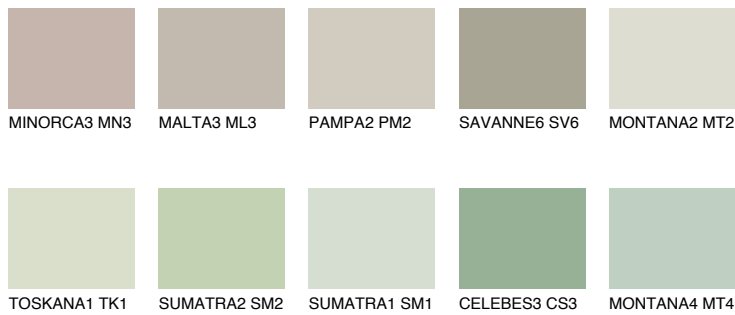

COLOUR DETAILS

PAPUA3 PP3

56% **TSR** 58%

Matching colours

COLOURS

INTENSE

For more information on plasters and paints, go to www.ceresit.it

*The presented colours refer to plasters and paints offered by Ceresit. Due to the use of digital techniques, the presented colours might not represent the original ones, thus they cannot be considered as a reliable colour presentation. We recommend checking the authentic colour samples.