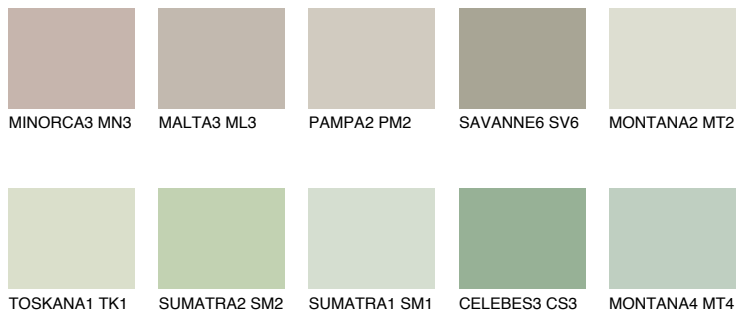

COLOUR DETAILS

PAPUA3 PP3

56% **TSR** 58%

Matching colours

COLOURS

INTENSE

For more information on plasters and paints, go to www.ceresit.it

*The presented colours refer to plasters and paints offered by Ceresit. Due to the use of digital techniques, the presented colours might not represent the original ones, thus they cannot be considered as a reliable colour presentation. We recommend checking the authentic colour samples.