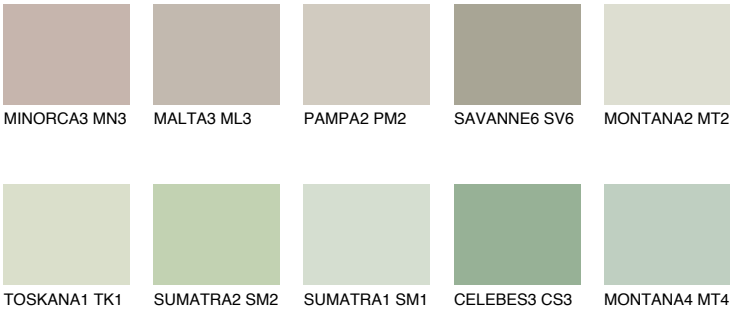

COLOUR DETAILS

PAPUA3 PP3

56% **TSR** 58%

Matching colours

COLOURS

INTENSE

For more information on plasters and paints, go to www.ceresit.it

*The presented colours refer to plasters and paints offered by Ceresit. Due to the use of digital techniques, the presented colours might not represent the original ones, thus they cannot be considered as a reliable colour presentation. We recommend checking the authentic colour samples.