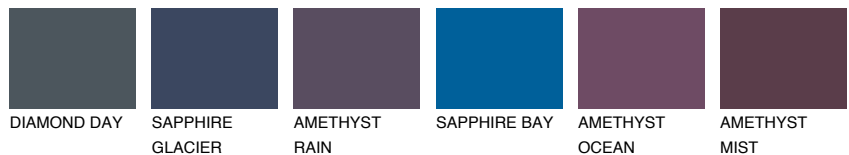

ALASKA4 AL4

48% **TSR** 44%

Matching colours

COLOURS

INTENSE

For more information on plasters and paints, go to www.ceresit.it

*The presented colours refer to plasters and paints offered by Ceresit. Due to the use of digital techniques, the presented colours might not represent the original ones, thus they cannot be considered as a reliable colour presentation. We recommend checking the authentic colour samples.