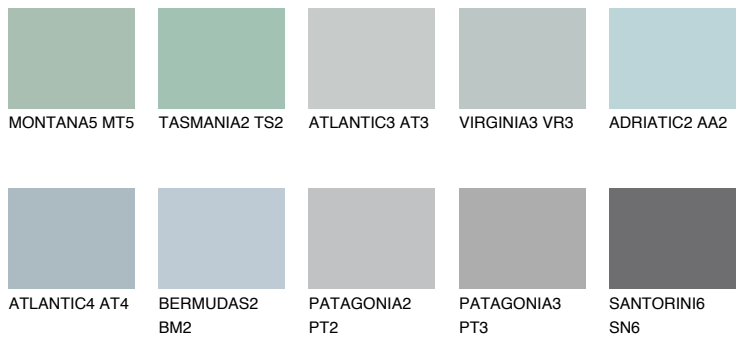

ALASKA4 AL4

48% **TSR** 44%

Matching colours

COLOURS

INTENSE

For more information on plasters and paints, go to www.ceresit.it

*The presented colours refer to plasters and paints offered by Ceresit. Due to the use of digital techniques, the presented colours might not represent the original ones, thus they cannot be considered as a reliable colour presentation. We recommend checking the authentic colour samples.