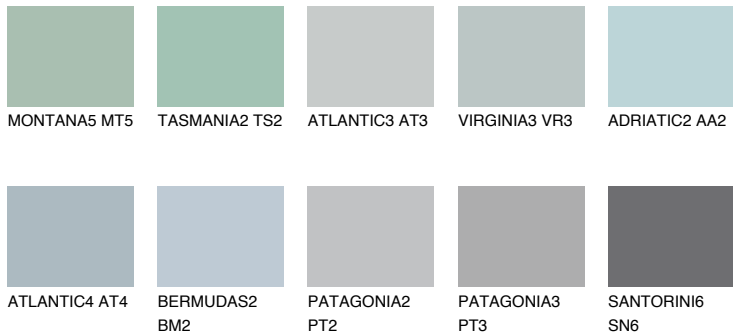

COLOUR DETAILS

ALASKA4 AL4

48% TSR 44%

Matching colours

COLOURS

INTENSE

For more information on plasters and paints, go to www.ceresit.it

*The presented colours refer to plasters and paints offered by Ceresit. Due to the use of digital techniques, the presented colours might not represent the original ones, thus they cannot be considered as a reliable colour presentation. We recommend checking the authentic colour samples.