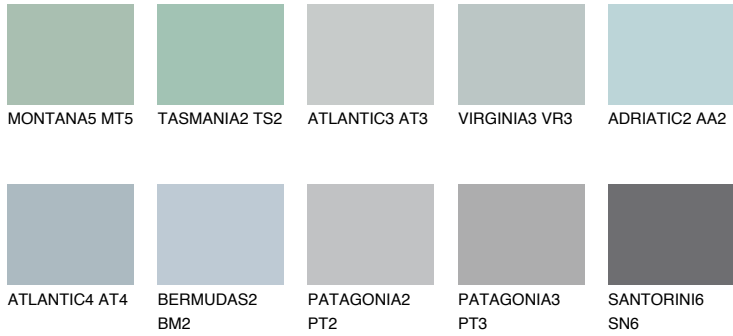

COLOUR DETAILS

ALASKA4 AL4

48% TSR 44%

Matching colours

COLOURS

INTENSE

For more information on plasters and paints, go to www.ceresit.it

*The presented colours refer to plasters and paints offered by Ceresit. Due to the use of digital techniques, the presented colours might not represent the original ones, thus they cannot be considered as a reliable colour presentation. We recommend checking the authentic colour samples.