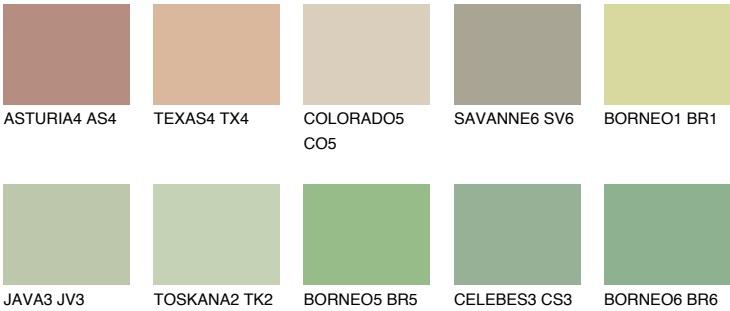

PAPUA4 PP4

47% **TSR** 54%

Matching colours

COLOURS

INTENSE

For more information on plasters and paints, go to www.ceresit.it

*The presented colours refer to plasters and paints offered by Ceresit. Due to the use of digital techniques, the presented colours might not represent the original ones, thus they cannot be considered as a reliable colour presentation. We recommend checking the authentic colour samples.