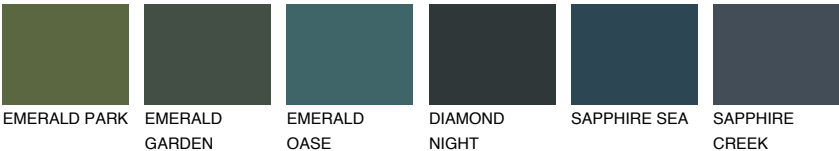

PAPUA4 PP4

47% **TSR** 54%

Matching colours

COLOURS

INTENSE

For more information on plasters and paints, go to www.ceresit.it

*The presented colours refer to plasters and paints offered by Ceresit. Due to the use of digital techniques, the presented colours might not represent the original ones, thus they cannot be considered as a reliable colour presentation. We recommend checking the authentic colour samples.