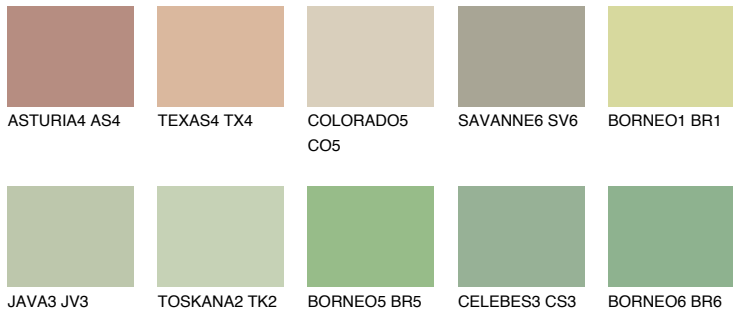

COLOUR DETAILS

PAPUA4 PP4

47% TSR 54%

Matching colours

COLOURS

INTENSE

For more information on plasters and paints, go to www.ceresit.it

*The presented colours refer to plasters and paints offered by Ceresit. Due to the use of digital techniques, the presented colours might not represent the original ones, thus they cannot be considered as a reliable colour presentation. We recommend checking the authentic colour samples.