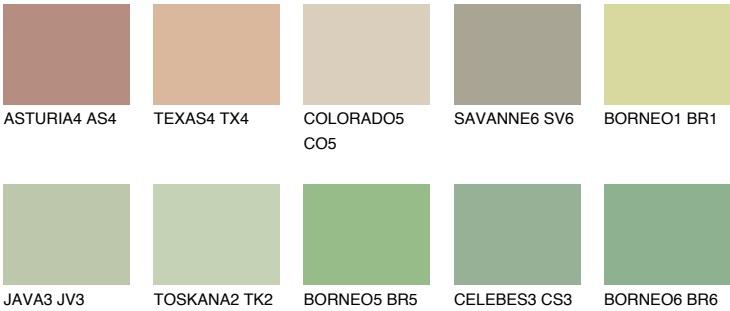

## PAPUA4 PP4

47% **TSR** 54%

### Matching colours

#### COLOURS

#### INTENSE

For more information on plasters and paints, go to [www.ceresit.it](http://www.ceresit.it)

\*The presented colours refer to plasters and paints offered by Ceresit. Due to the use of digital techniques, the presented colours might not represent the original ones, thus they cannot be considered as a reliable colour presentation. We recommend checking the authentic colour samples.