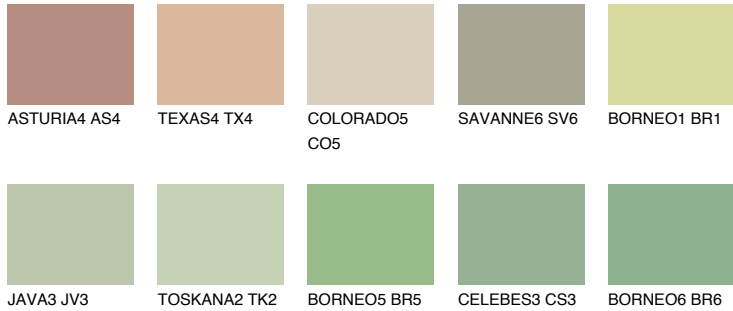

COLOUR DETAILS

PAPA4 PP4

47% TSR 54%

Matching colours

COLOURS

INTENSE

For more information on plasters and paints, go to www.ceresit.it

*The presented colours refer to plasters and paints offered by Ceresit. Due to the use of digital techniques, the presented colours might not represent the original ones, thus they cannot be considered as a reliable colour presentation. We recommend checking the authentic colour samples.