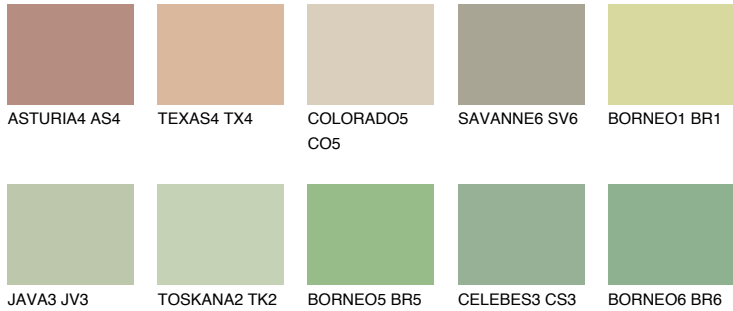

# COLOUR DETAILS

## PAPUA4 PP4

47% TSR 54%

### Matching colours

#### COLOURS