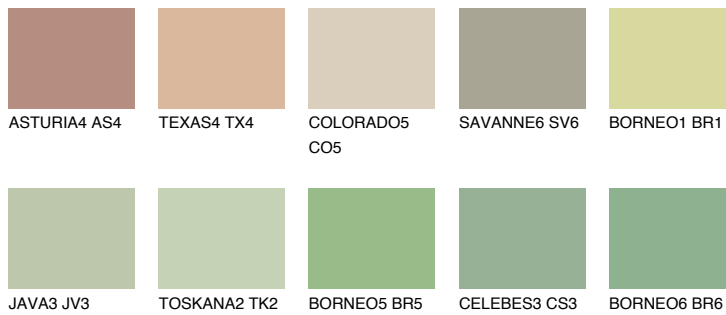

## PAPUA4 PP4

47% **TSR** 54%

### Matching colours

#### COLOURS

#### INTENSE

For more information on plasters and paints, go to [www.ceresit.it](http://www.ceresit.it)

\*The presented colours refer to plasters and paints offered by Ceresit. Due to the use of digital techniques, the presented colours might not represent the original ones, thus they cannot be considered as a reliable colour presentation. We recommend checking the authentic colour samples.