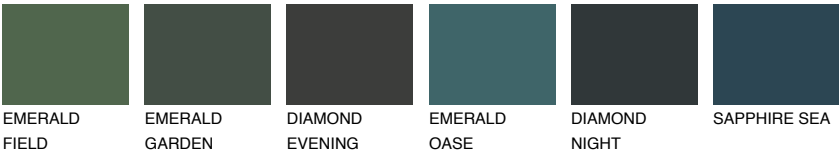

PAPA5 PP5

36% **TSR** 49%

Matching colours

COLOURS

INTENSE

For more information on plasters and paints, go to www.ceresit.it

*The presented colours refer to plasters and paints offered by Ceresit. Due to the use of digital techniques, the presented colours might not represent the original ones, thus they cannot be considered as a reliable colour presentation. We recommend checking the authentic colour samples.