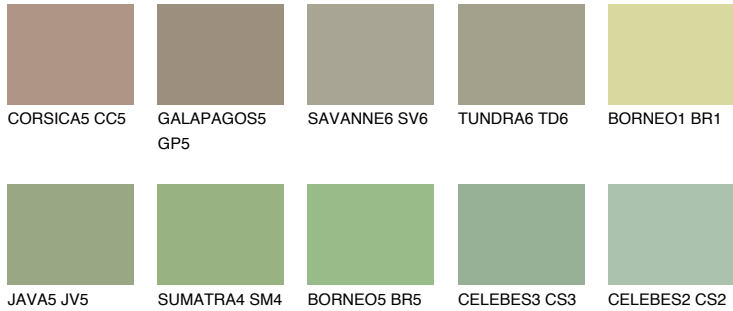

COLOUR DETAILS

PAPA5 PP5

36% **TSR** 49%

Matching colours

COLOURS

INTENSE

For more information on plasters and paints, go to www.ceresit.it

*The presented colours refer to plasters and paints offered by Ceresit. Due to the use of digital techniques, the presented colours might not represent the original ones, thus they cannot be considered as a reliable colour presentation. We recommend checking the authentic colour samples.