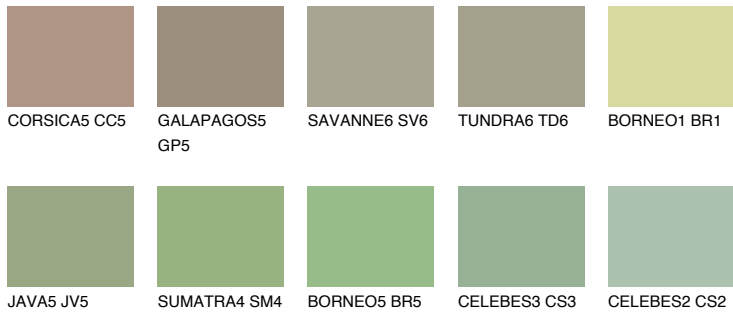

COLOUR DETAILS

PAPA5 PP5

36% **TSR** 49%

Matching colours

COLOURS

INTENSE

For more information on plasters and paints, go to www.ceresit.it

*The presented colours refer to plasters and paints offered by Ceresit. Due to the use of digital techniques, the presented colours might not represent the original ones, thus they cannot be considered as a reliable colour presentation. We recommend checking the authentic colour samples.