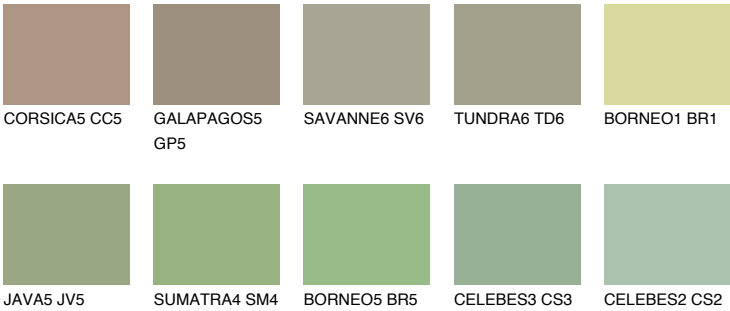

PAPUA5 PP5

36% **TSR** 49%

Matching colours

COLOURS

INTENSE

For more information on plasters and paints, go to www.ceresit.it

*The presented colours refer to plasters and paints offered by Ceresit. Due to the use of digital techniques, the presented colours might not represent the original ones, thus they cannot be considered as a reliable colour presentation. We recommend checking the authentic colour samples.