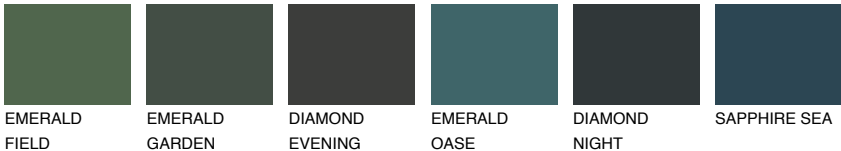

PAPA5 PP5

36% **TSR** 49%

Matching colours

COLOURS

INTENSE

For more information on plasters and paints, go to www.ceresit.it

*The presented colours refer to plasters and paints offered by Ceresit. Due to the use of digital techniques, the presented colours might not represent the original ones, thus they cannot be considered as a reliable colour presentation. We recommend checking the authentic colour samples.