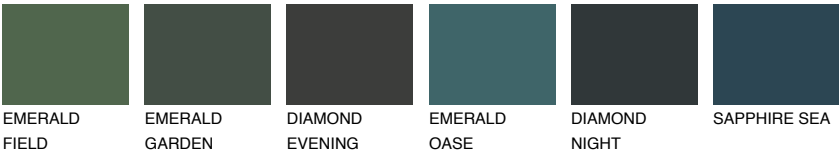

PAPUA5 PP5

36% **TSR** 49%

Matching colours

COLOURS

INTENSE

For more information on plasters and paints, go to www.ceresit.it

*The presented colours refer to plasters and paints offered by Ceresit. Due to the use of digital techniques, the presented colours might not represent the original ones, thus they cannot be considered as a reliable colour presentation. We recommend checking the authentic colour samples.