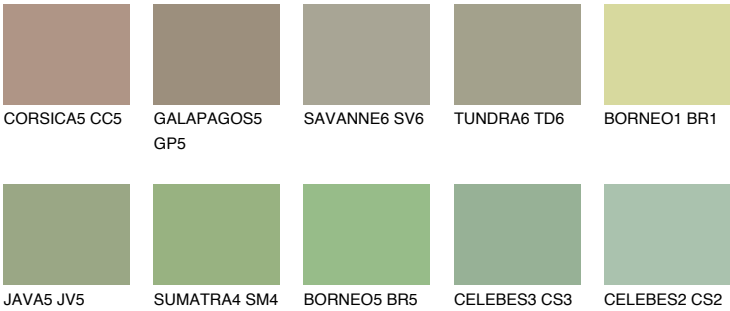

PAPA5 PP5

36% **TSR** 49%

Matching colours

COLOURS

INTENSE

For more information on plasters and paints, go to www.ceresit.it

*The presented colours refer to plasters and paints offered by Ceresit. Due to the use of digital techniques, the presented colours might not represent the original ones, thus they cannot be considered as a reliable colour presentation. We recommend checking the authentic colour samples.