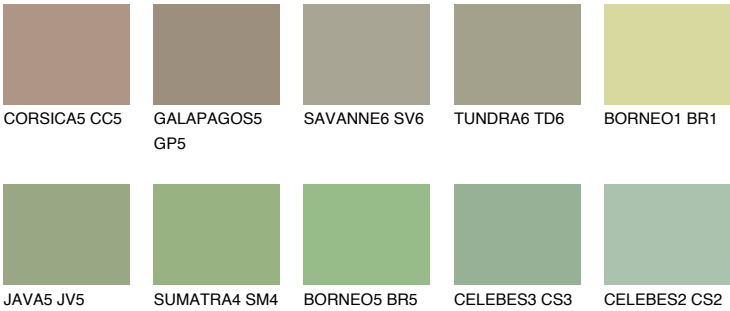

## PAPA5 PP5

36% **TSR** 49%

### Matching colours

#### COLOURS

#### INTENSE

For more information on plasters and paints, go to [www.ceresit.it](http://www.ceresit.it)

\*The presented colours refer to plasters and paints offered by Ceresit. Due to the use of digital techniques, the presented colours might not represent the original ones, thus they cannot be considered as a reliable colour presentation. We recommend checking the authentic colour samples.