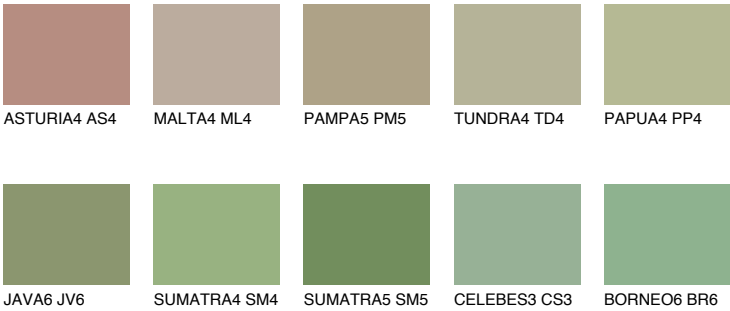

## PAPUA6 PP6

32% TSR 45%

### Matching colours

#### COLOURS

#### INTENSE

For more information on plasters and paints, go to [www.ceresit.it](http://www.ceresit.it)

\*The presented colours refer to plasters and paints offered by Ceresit. Due to the use of digital techniques, the presented colours might not represent the original ones, thus they cannot be considered as a reliable colour presentation. We recommend checking the authentic colour samples.