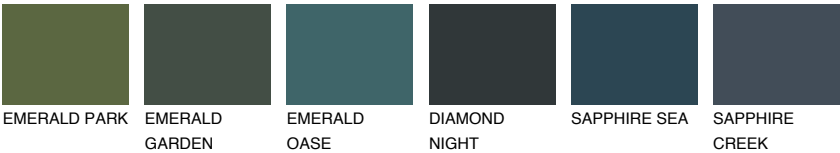

PAPUA6 PP6

32% **TSR** 45%

Matching colours

COLOURS

INTENSE

For more information on plasters and paints, go to www.ceresit.it

*The presented colours refer to plasters and paints offered by Ceresit. Due to the use of digital techniques, the presented colours might not represent the original ones, thus they cannot be considered as a reliable colour presentation. We recommend checking the authentic colour samples.