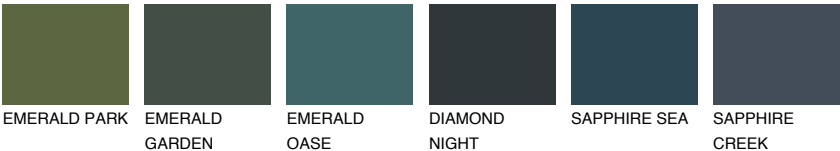

PAPUA6 PP6

32% **TSR** 45%

Matching colours

COLOURS

INTENSE

For more information on plasters and paints, go to www.ceresit.it

*The presented colours refer to plasters and paints offered by Ceresit. Due to the use of digital techniques, the presented colours might not represent the original ones, thus they cannot be considered as a reliable colour presentation. We recommend checking the authentic colour samples.