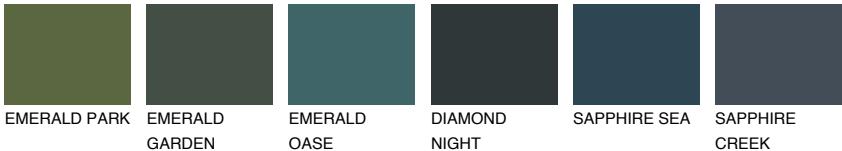

PAPUA6 PP6

32% TSR 45%

Matching colours

COLOURS

INTENSE

For more information on plasters and paints, go to www.ceresit.it

*The presented colours refer to plasters and paints offered by Ceresit. Due to the use of digital techniques, the presented colours might not represent the original ones, thus they cannot be considered as a reliable colour presentation. We recommend checking the authentic colour samples.