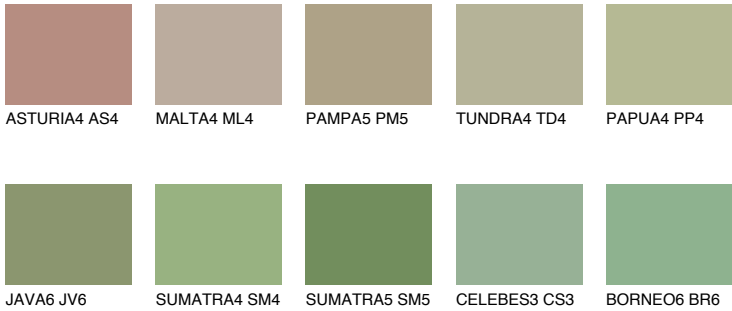

PAPUA6 PP6

32% TSR 45%

Matching colours

COLOURS

INTENSE

For more information on plasters and paints, go to www.ceresit.it

*The presented colours refer to plasters and paints offered by Ceresit. Due to the use of digital techniques, the presented colours might not represent the original ones, thus they cannot be considered as a reliable colour presentation. We recommend checking the authentic colour samples.