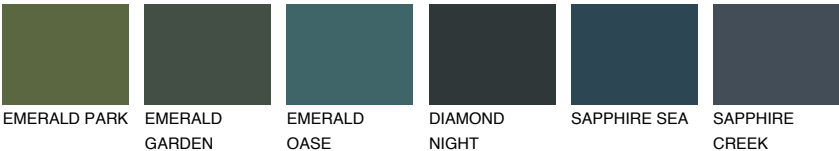

PAPUA6 PP6

32% **TSR** 45%

Matching colours

COLOURS

INTENSE

For more information on plasters and paints, go to www.ceresit.it

*The presented colours refer to plasters and paints offered by Ceresit. Due to the use of digital techniques, the presented colours might not represent the original ones, thus they cannot be considered as a reliable colour presentation. We recommend checking the authentic colour samples.