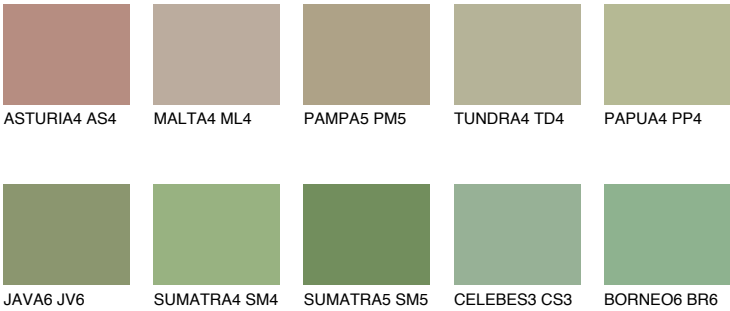

PAPUA6 PP6

32% **TSR** 45%

Matching colours

COLOURS

INTENSE

For more information on plasters and paints, go to www.ceresit.it

*The presented colours refer to plasters and paints offered by Ceresit. Due to the use of digital techniques, the presented colours might not represent the original ones, thus they cannot be considered as a reliable colour presentation. We recommend checking the authentic colour samples.