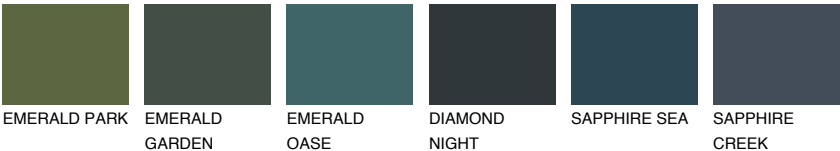

PAPUA6 PP6

32% TSR 45%

Matching colours

COLOURS

INTENSE

For more information on plasters and paints, go to www.ceresit.it

*The presented colours refer to plasters and paints offered by Ceresit. Due to the use of digital techniques, the presented colours might not represent the original ones, thus they cannot be considered as a reliable colour presentation. We recommend checking the authentic colour samples.