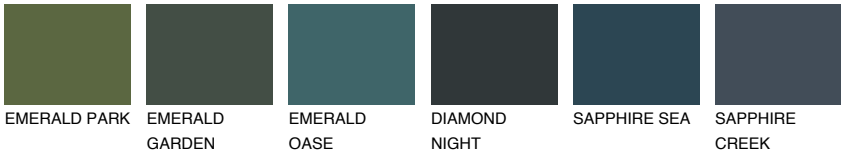

PAPUA6 PP6

32% **TSR** 45%

Matching colours

COLOURS

INTENSE

For more information on plasters and paints, go to www.ceresit.it

*The presented colours refer to plasters and paints offered by Ceresit. Due to the use of digital techniques, the presented colours might not represent the original ones, thus they cannot be considered as a reliable colour presentation. We recommend checking the authentic colour samples.