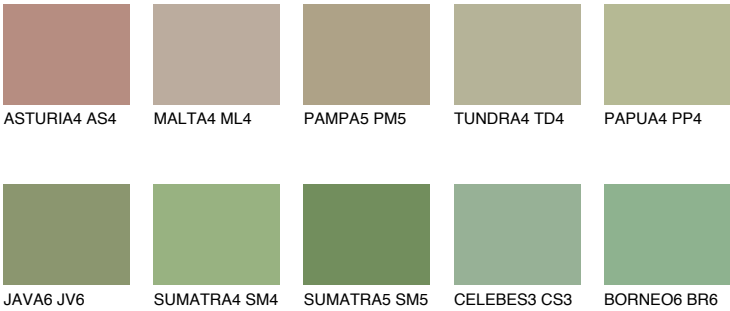

PAPUA6 PP6

32% TSR 45%

Matching colours

COLOURS

INTENSE

For more information on plasters and paints, go to www.ceresit.it

*The presented colours refer to plasters and paints offered by Ceresit. Due to the use of digital techniques, the presented colours might not represent the original ones, thus they cannot be considered as a reliable colour presentation. We recommend checking the authentic colour samples.