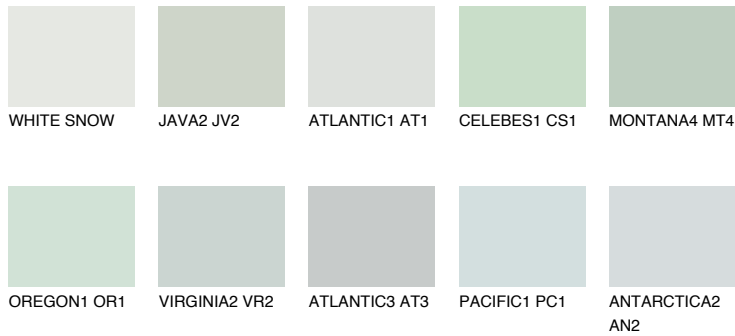

COLOUR DETAILS

JAVA1 JV1

73% TSR 69%

Matching colours

COLOURS

INTENSE

For more information on plasters and paints, go to www.ceresit.it

*The presented colours refer to plasters and paints offered by Ceresit. Due to the use of digital techniques, the presented colours might not represent the original ones, thus they cannot be considered as a reliable colour presentation. We recommend checking the authentic colour samples.