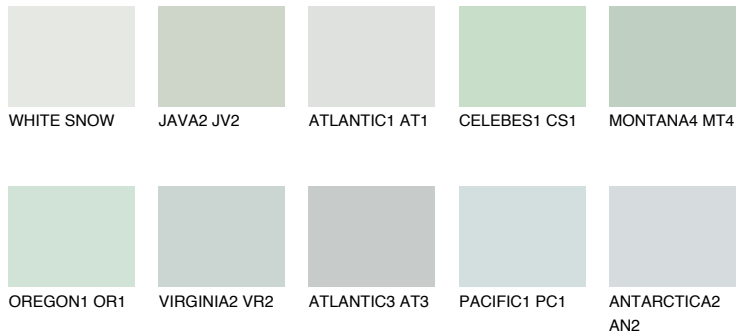

COLOUR DETAILS

JAVA1 JV1

73% TSR 69%

Matching colours

COLOURS

INTENSE

For more information on plasters and paints, go to www.ceresit.it

*The presented colours refer to plasters and paints offered by Ceresit. Due to the use of digital techniques, the presented colours might not represent the original ones, thus they cannot be considered as a reliable colour presentation. We recommend checking the authentic colour samples.