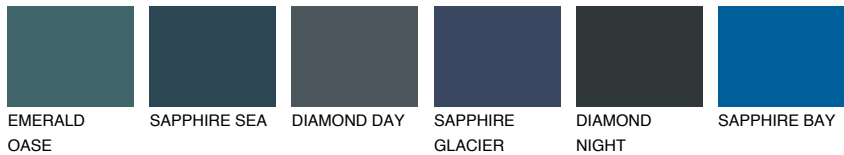

COLOUR DETAILS

JAVA1 JV1

73% TSR 69%

Matching colours

COLOURS

INTENSE

For more information on plasters and paints, go to www.ceresit.it

*The presented colours refer to plasters and paints offered by Ceresit. Due to the use of digital techniques, the presented colours might not represent the original ones, thus they cannot be considered as a reliable colour presentation. We recommend checking the authentic colour samples.