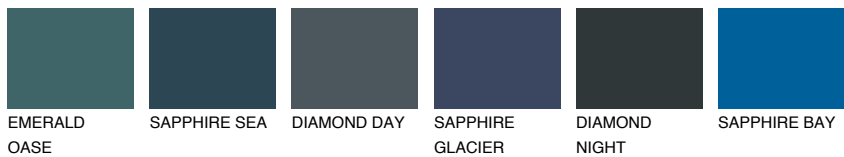

COLOUR DETAILS

JAVA1 JV1

73% TSR 69%

Matching colours

COLOURS

INTENSE

For more information on plasters and paints, go to www.ceresit.it

*The presented colours refer to plasters and paints offered by Ceresit. Due to the use of digital techniques, the presented colours might not represent the original ones, thus they cannot be considered as a reliable colour presentation. We recommend checking the authentic colour samples.