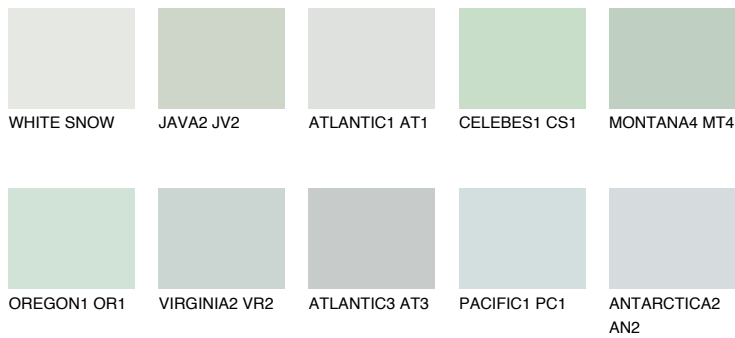

COLOUR DETAILS

JAVA1 JV1

73% TSR 69%

Matching colours

COLOURS

INTENSE

For more information on plasters and paints, go to www.ceresit.it

*The presented colours refer to plasters and paints offered by Ceresit. Due to the use of digital techniques, the presented colours might not represent the original ones, thus they cannot be considered as a reliable colour presentation. We recommend checking the authentic colour samples.