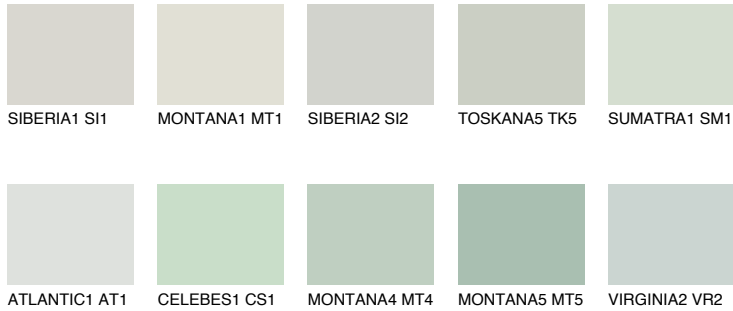

COLOUR DETAILS

JAVA2 JV2

65% TSR 58%

Matching colours

COLOURS

INTENSE

For more information on plasters and paints, go to www.ceresit.it

*The presented colours refer to plasters and paints offered by Ceresit. Due to the use of digital techniques, the presented colours might not represent the original ones, thus they cannot be considered as a reliable colour presentation. We recommend checking the authentic colour samples.