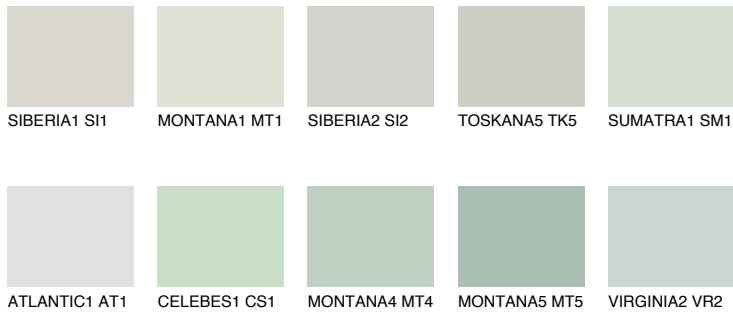

COLOUR DETAILS

JAVA2 JV2

65% TSR 58%

Matching colours

COLOURS

INTENSE

For more information on plasters and paints, go to www.ceresit.it

*The presented colours refer to plasters and paints offered by Ceresit. Due to the use of digital techniques, the presented colours might not represent the original ones, thus they cannot be considered as a reliable colour presentation. We recommend checking the authentic colour samples.