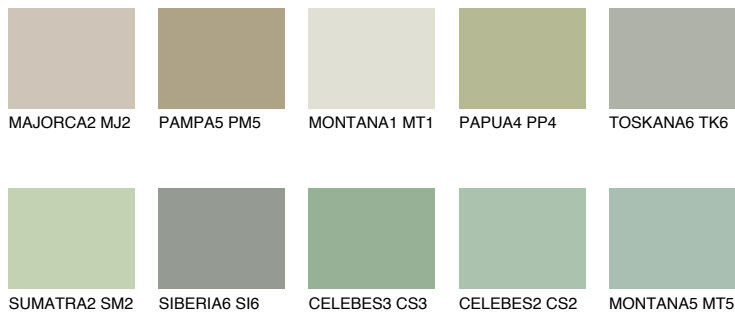

COLOUR DETAILS

JAVA3 JV3

55% TSR 60%

Matching colours

COLOURS

INTENSE

For more information on plasters and paints, go to www.ceresit.it

*The presented colours refer to plasters and paints offered by Ceresit. Due to the use of digital techniques, the presented colours might not represent the original ones, thus they cannot be considered as a reliable colour presentation. We recommend checking the authentic colour samples.