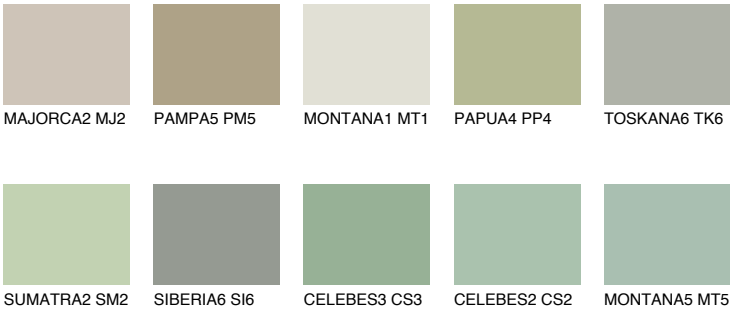

JAVA3 JV3

55% **TSR** 60%

Matching colours

COLOURS

INTENSE

For more information on plasters and paints, go to www.ceresit.it

*The presented colours refer to plasters and paints offered by Ceresit. Due to the use of digital techniques, the presented colours might not represent the original ones, thus they cannot be considered as a reliable colour presentation. We recommend checking the authentic colour samples.