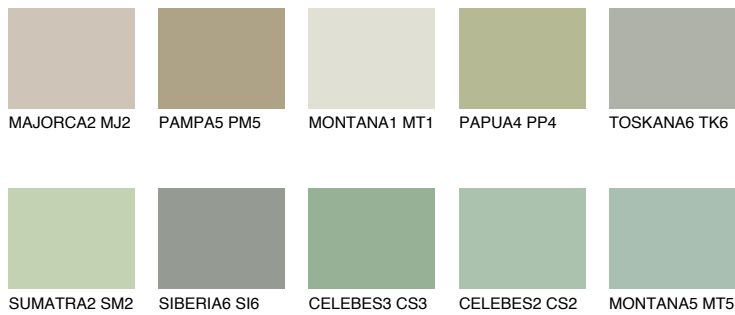

JAVA3 JV3

55% **TSR** 60%

Matching colours

COLOURS

INTENSE

For more information on plasters and paints, go to www.ceresit.it

*The presented colours refer to plasters and paints offered by Ceresit. Due to the use of digital techniques, the presented colours might not represent the original ones, thus they cannot be considered as a reliable colour presentation. We recommend checking the authentic colour samples.