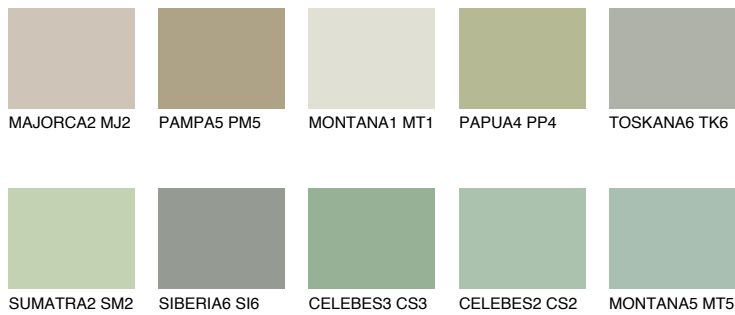

# COLOUR DETAILS

## Matching colours

### COLOURS

### INTENSE

For more information on plasters and paints, go to [www.ceresit.it](http://www.ceresit.it)

\*The presented colours refer to plasters and paints offered by Ceresit. Due to the use of digital techniques, the presented colours might not represent the original ones, thus they cannot be considered as a reliable colour presentation. We recommend checking the authentic colour samples.