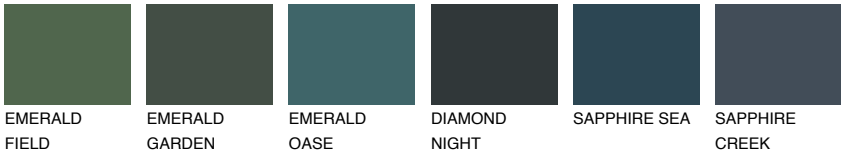

JAVA3 JV3

55% **TSR** 60%

Matching colours

COLOURS

INTENSE

For more information on plasters and paints, go to www.ceresit.it

*The presented colours refer to plasters and paints offered by Ceresit. Due to the use of digital techniques, the presented colours might not represent the original ones, thus they cannot be considered as a reliable colour presentation. We recommend checking the authentic colour samples.