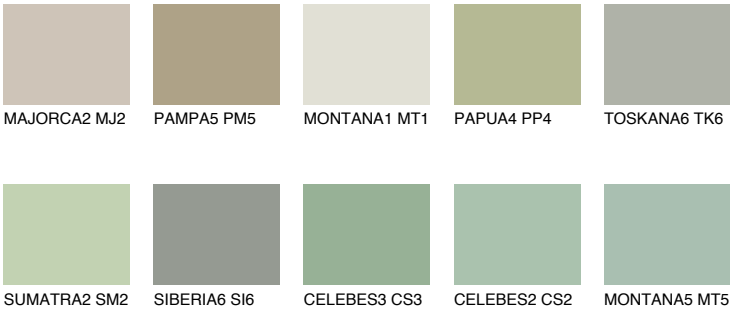

## JAVA3 JV3

55% **TSR** 60%

### Matching colours

#### COLOURS

#### INTENSE

For more information on plasters and paints, go to [www.ceresit.it](http://www.ceresit.it)

\*The presented colours refer to plasters and paints offered by Ceresit. Due to the use of digital techniques, the presented colours might not represent the original ones, thus they cannot be considered as a reliable colour presentation. We recommend checking the authentic colour samples.