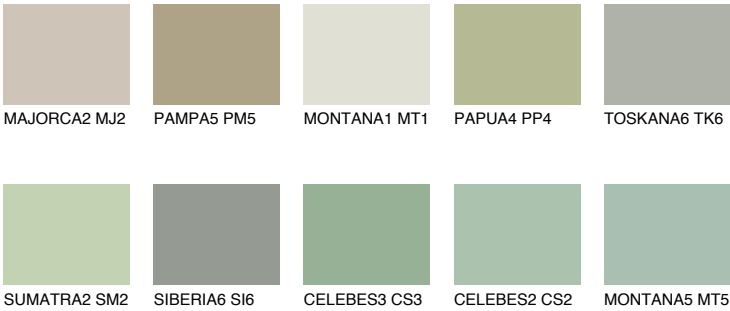

JAVA3 JV3

55% TSR 60%

Matching colours

COLOURS

INTENSE

For more information on plasters and paints, go to www.ceresit.it

*The presented colours refer to plasters and paints offered by Ceresit. Due to the use of digital techniques, the presented colours might not represent the original ones, thus they cannot be considered as a reliable colour presentation. We recommend checking the authentic colour samples.