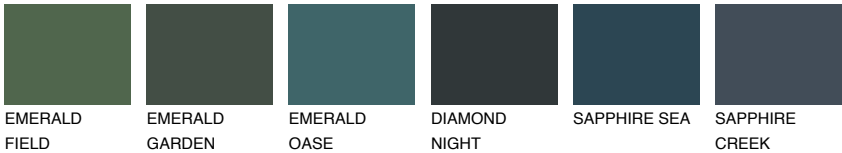

JAVA3 JV3

55% **TSR** 60%

Matching colours

COLOURS

INTENSE

For more information on plasters and paints, go to www.ceresit.it

*The presented colours refer to plasters and paints offered by Ceresit. Due to the use of digital techniques, the presented colours might not represent the original ones, thus they cannot be considered as a reliable colour presentation. We recommend checking the authentic colour samples.