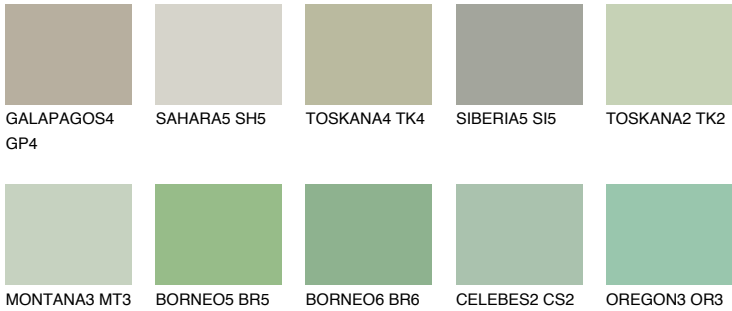

COLOUR DETAILS

JAVA4 JV4

48% TSR 52%

Matching colours

COLOURS

INTENSE

For more information on plasters and paints, go to www.ceresit.it

*The presented colours refer to plasters and paints offered by Ceresit. Due to the use of digital techniques, the presented colours might not represent the original ones, thus they cannot be considered as a reliable colour presentation. We recommend checking the authentic colour samples.