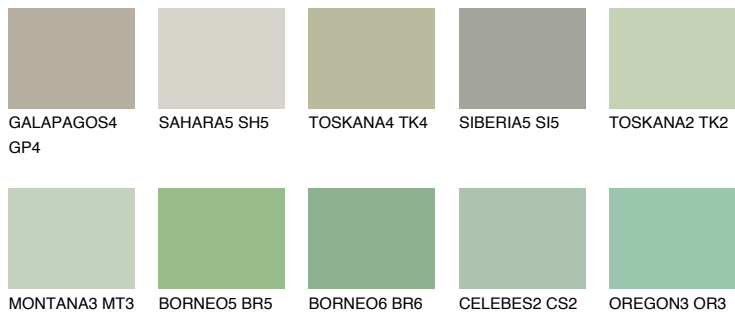

COLOUR DETAILS

JAVA4 JV4

48% TSR 52%

Matching colours

COLOURS

INTENSE

For more information on plasters and paints, go to www.ceresit.it

*The presented colours refer to plasters and paints offered by Ceresit. Due to the use of digital techniques, the presented colours might not represent the original ones, thus they cannot be considered as a reliable colour presentation. We recommend checking the authentic colour samples.