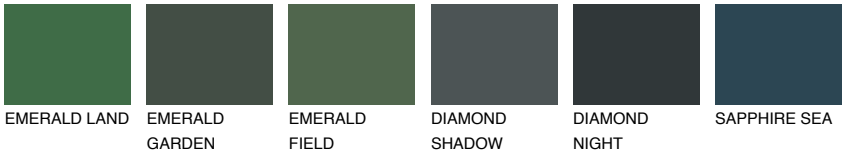

COLOUR DETAILS

JAVA4 JV4

48% TSR 52%

Matching colours

COLOURS

INTENSE

For more information on plasters and paints, go to www.ceresit.it

*The presented colours refer to plasters and paints offered by Ceresit. Due to the use of digital techniques, the presented colours might not represent the original ones, thus they cannot be considered as a reliable colour presentation. We recommend checking the authentic colour samples.