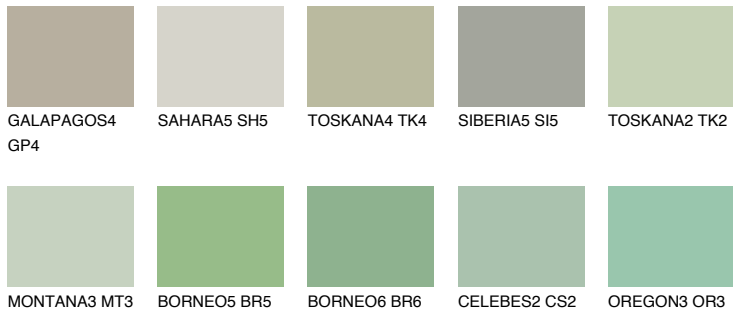

COLOUR DETAILS

JAVA4 JV4

48% TSR 52%

Matching colours

COLOURS

INTENSE

For more information on plasters and paints, go to www.ceresit.it

*The presented colours refer to plasters and paints offered by Ceresit. Due to the use of digital techniques, the presented colours might not represent the original ones, thus they cannot be considered as a reliable colour presentation. We recommend checking the authentic colour samples.