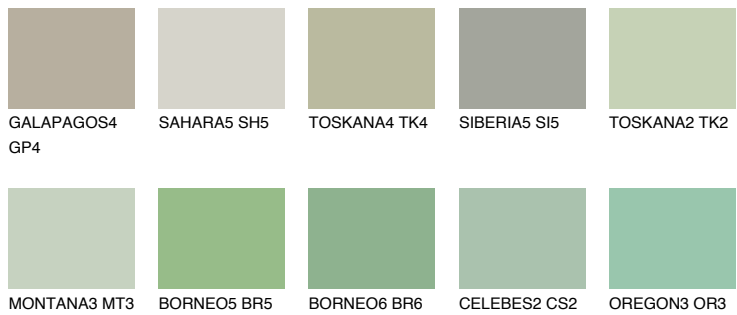

COLOUR DETAILS

JAVA4 JV4

48% TSR 52%

Matching colours

COLOURS

INTENSE

For more information on plasters and paints, go to www.ceresit.it

*The presented colours refer to plasters and paints offered by Ceresit. Due to the use of digital techniques, the presented colours might not represent the original ones, thus they cannot be considered as a reliable colour presentation. We recommend checking the authentic colour samples.