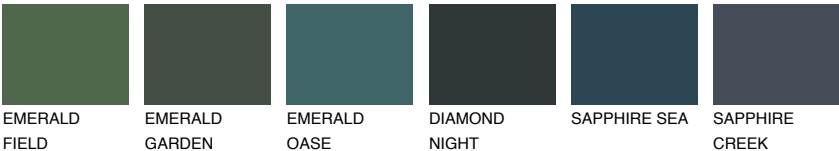

JAVA5 JV5

36% TSR 44%

Matching colours

COLOURS

INTENSE

For more information on plasters and paints, go to www.ceresit.it

*The presented colours refer to plasters and paints offered by Ceresit. Due to the use of digital techniques, the presented colours might not represent the original ones, thus they cannot be considered as a reliable colour presentation. We recommend checking the authentic colour samples.