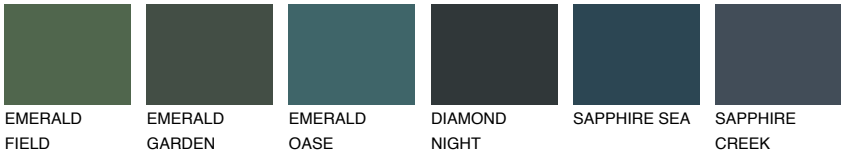

JAVA5 JV5

36% **TSR** 44%

Matching colours

COLOURS

INTENSE

For more information on plasters and paints, go to www.ceresit.it

*The presented colours refer to plasters and paints offered by Ceresit. Due to the use of digital techniques, the presented colours might not represent the original ones, thus they cannot be considered as a reliable colour presentation. We recommend checking the authentic colour samples.