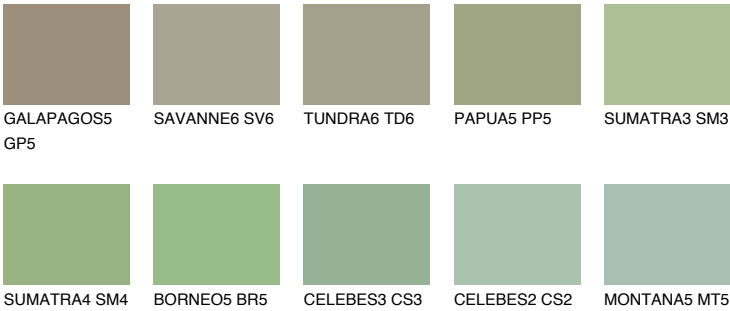

## JAVA5 JV5

36% **TSR** 44%

### Matching colours

#### COLOURS

#### INTENSE

For more information on plasters and paints, go to [www.ceresit.it](http://www.ceresit.it)

\*The presented colours refer to plasters and paints offered by Ceresit. Due to the use of digital techniques, the presented colours might not represent the original ones, thus they cannot be considered as a reliable colour presentation. We recommend checking the authentic colour samples.