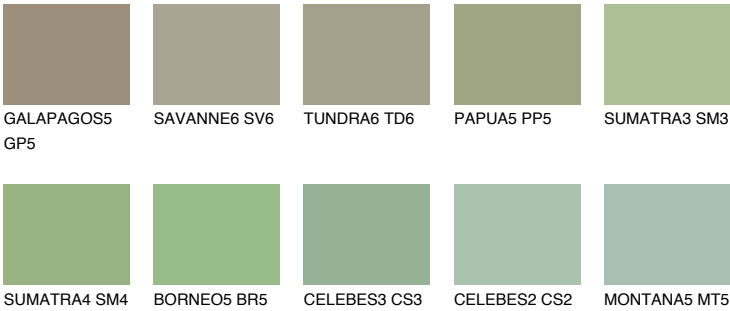

JAVA5 JV5

36% TSR 44%

Matching colours

COLOURS

INTENSE

For more information on plasters and paints, go to www.ceresit.it

*The presented colours refer to plasters and paints offered by Ceresit. Due to the use of digital techniques, the presented colours might not represent the original ones, thus they cannot be considered as a reliable colour presentation. We recommend checking the authentic colour samples.