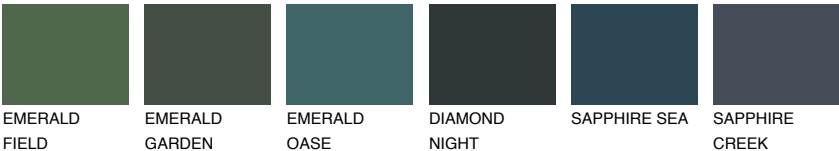

JAVA5 JV5

36% **TSR** 44%

Matching colours

COLOURS

INTENSE

For more information on plasters and paints, go to www.ceresit.it

*The presented colours refer to plasters and paints offered by Ceresit. Due to the use of digital techniques, the presented colours might not represent the original ones, thus they cannot be considered as a reliable colour presentation. We recommend checking the authentic colour samples.