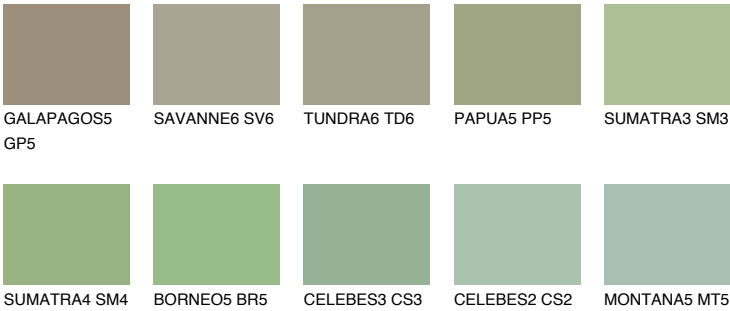

JAVA5 JV5

36% **TSR** 44%

Matching colours

COLOURS

INTENSE

For more information on plasters and paints, go to www.ceresit.it

*The presented colours refer to plasters and paints offered by Ceresit. Due to the use of digital techniques, the presented colours might not represent the original ones, thus they cannot be considered as a reliable colour presentation. We recommend checking the authentic colour samples.