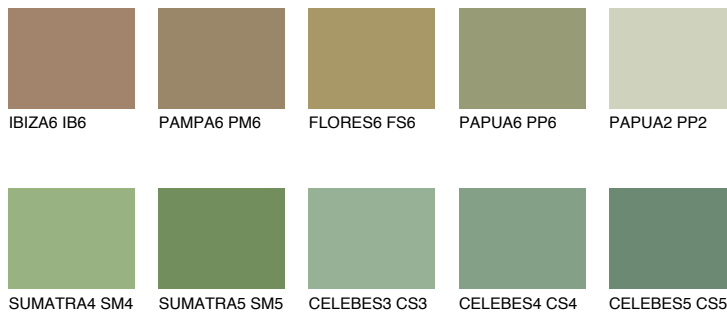

## JAVA6 JV6

☀ 29%    **TSR 37%**

### Matching colours

#### COLOURS

#### INTENSE

For more information on plasters and paints, go to [www.ceresit.it](http://www.ceresit.it)

\*The presented colours refer to plasters and paints offered by Ceresit. Due to the use of digital techniques, the presented colours might not represent the original ones, thus they cannot be considered as a reliable colour presentation. We recommend checking the authentic colour samples.