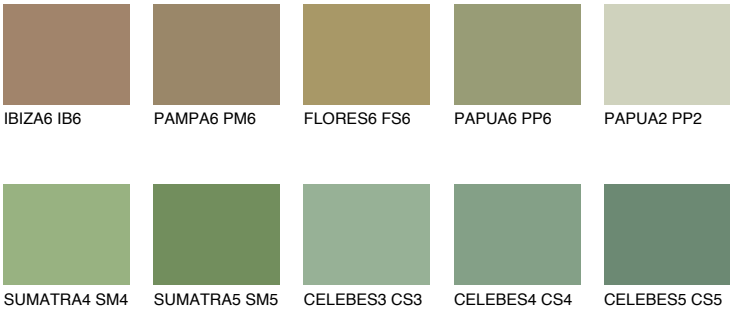

JAVA6 JV6

☾ 29% **TSR 37%**

Matching colours

COLOURS

INTENSE

For more information on plasters and paints, go to www.ceresit.it

*The presented colours refer to plasters and paints offered by Ceresit. Due to the use of digital techniques, the presented colours might not represent the original ones, thus they cannot be considered as a reliable colour presentation. We recommend checking the authentic colour samples.