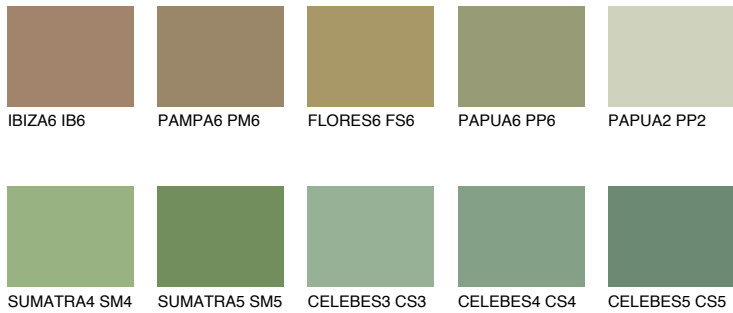

JAVA6 JV6

☀ 29% **TSR 37%**

Matching colours

COLOURS

INTENSE

For more information on plasters and paints, go to www.ceresit.it

*The presented colours refer to plasters and paints offered by Ceresit. Due to the use of digital techniques, the presented colours might not represent the original ones, thus they cannot be considered as a reliable colour presentation. We recommend checking the authentic colour samples.