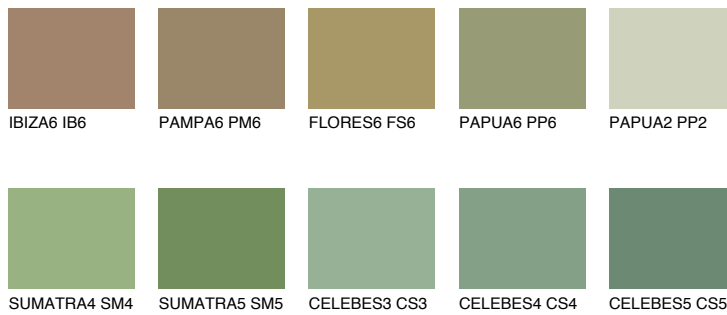

JAVA6 JV6

☀ 29% **TSR 37%**

Matching colours

COLOURS

INTENSE

For more information on plasters and paints, go to
www.ceresit.it

*The presented colours refer to plasters and paints offered by Ceresit. Due to the use of digital techniques, the presented colours might not represent the original ones, thus they cannot be considered as a reliable colour presentation. We recommend checking the authentic colour samples.