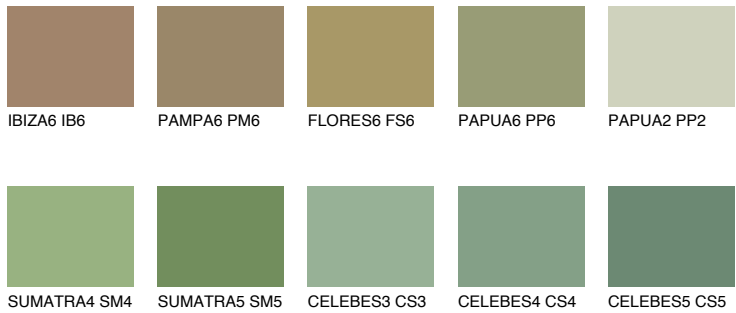

## JAVA6 JV6

☀ 29%    **TSR 37%**

### Matching colours

#### COLOURS

#### INTENSE

For more information on plasters and paints, go to [www.ceresit.it](http://www.ceresit.it)

\*The presented colours refer to plasters and paints offered by Ceresit. Due to the use of digital techniques, the presented colours might not represent the original ones, thus they cannot be considered as a reliable colour presentation. We recommend checking the authentic colour samples.