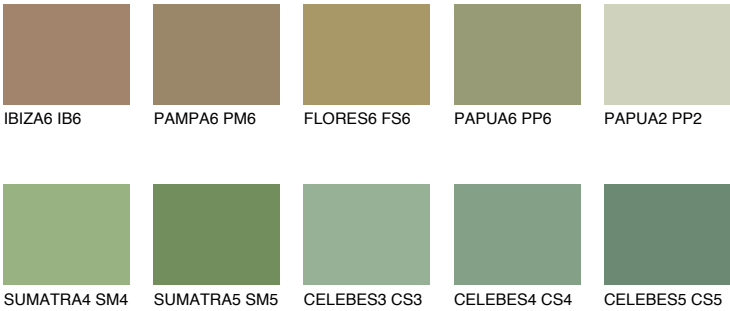

JAVA6 JV6

☀ 29% **TSR 37%**

Matching colours

COLOURS

INTENSE

For more information on plasters and paints, go to www.ceresit.it

*The presented colours refer to plasters and paints offered by Ceresit. Due to the use of digital techniques, the presented colours might not represent the original ones, thus they cannot be considered as a reliable colour presentation. We recommend checking the authentic colour samples.