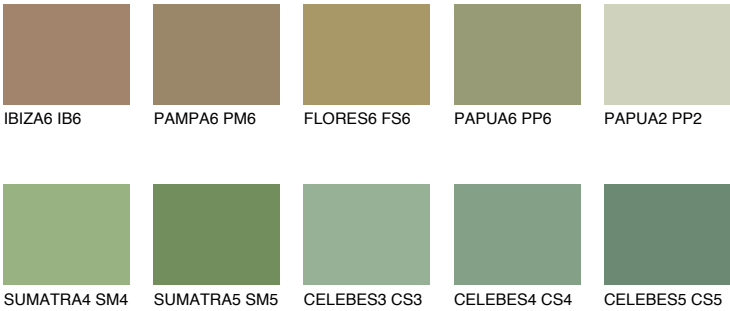

## JAVA6 JV6

☀ 29%    **TSR 37%**

### Matching colours

#### COLOURS

#### INTENSE

For more information on plasters and paints, go to [www.ceresit.it](http://www.ceresit.it)

\*The presented colours refer to plasters and paints offered by Ceresit. Due to the use of digital techniques, the presented colours might not represent the original ones, thus they cannot be considered as a reliable colour presentation. We recommend checking the authentic colour samples.