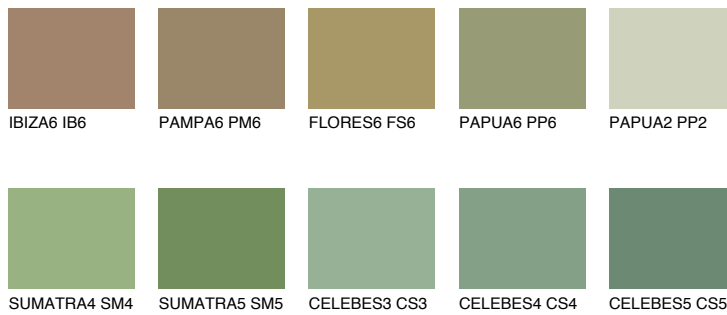

JAVA6 JV6

☀ 29% **TSR 37%**

Matching colours

COLOURS

INTENSE

For more information on plasters and paints, go to www.ceresit.it

*The presented colours refer to plasters and paints offered by Ceresit. Due to the use of digital techniques, the presented colours might not represent the original ones, thus they cannot be considered as a reliable colour presentation. We recommend checking the authentic colour samples.