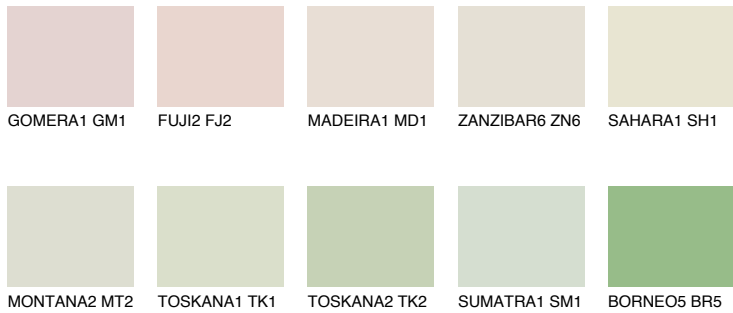

# COLOUR DETAILS

## TUNDRA1 TD1

74% TSR 68%

### Matching colours

#### COLOURS