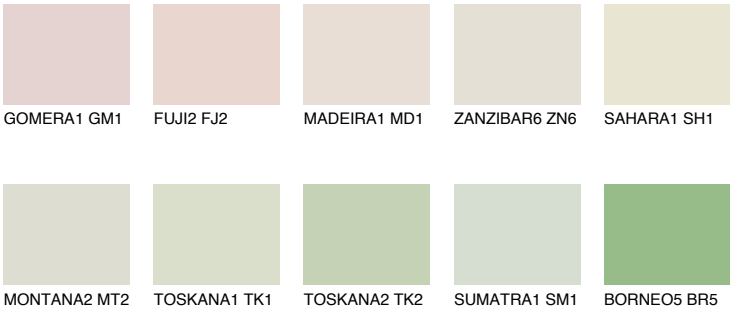

## TUNDRA1 TD1

74% TSR 68%

### Matching colours

#### COLOURS

#### INTENSE

For more information on plasters and paints, go to [www.ceresit.it](http://www.ceresit.it)

\*The presented colours refer to plasters and paints offered by Ceresit. Due to the use of digital techniques, the presented colours might not represent the original ones, thus they cannot be considered as a reliable colour presentation. We recommend checking the authentic colour samples.