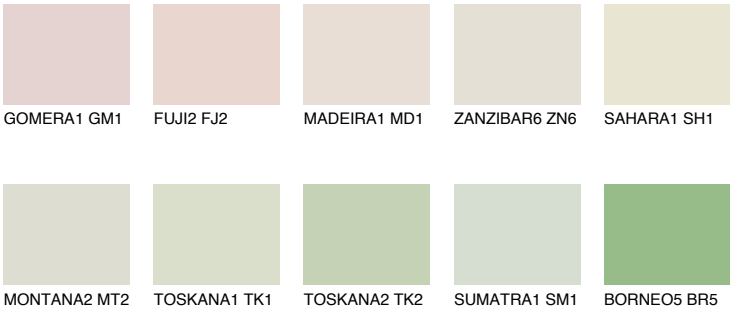

TUNDRA1 TD1

74% **TSR** 68%

Matching colours

COLOURS

INTENSE

For more information on plasters and paints, go to www.ceresit.it

*The presented colours refer to plasters and paints offered by Ceresit. Due to the use of digital techniques, the presented colours might not represent the original ones, thus they cannot be considered as a reliable colour presentation. We recommend checking the authentic colour samples.