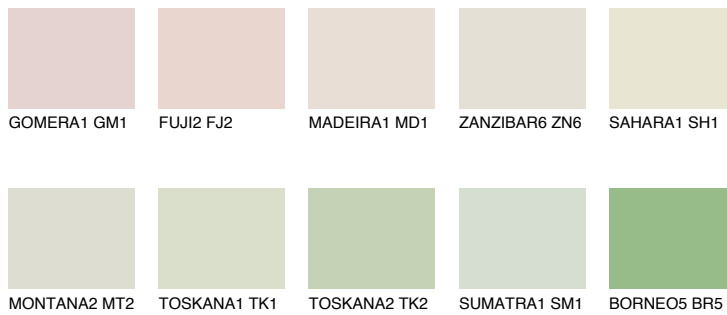

TUNDRA1 TD1

74% **TSR** 68%

Matching colours

COLOURS

INTENSE

For more information on plasters and paints, go to www.ceresit.it

*The presented colours refer to plasters and paints offered by Ceresit. Due to the use of digital techniques, the presented colours might not represent the original ones, thus they cannot be considered as a reliable colour presentation. We recommend checking the authentic colour samples.