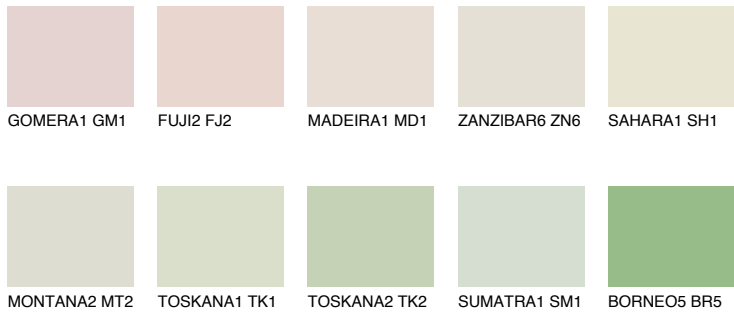

## TUNDRA1 TD1

74% **TSR** 68%

### Matching colours

#### COLOURS

#### INTENSE

For more information on plasters and paints, go to [www.ceresit.it](http://www.ceresit.it)

\*The presented colours refer to plasters and paints offered by Ceresit. Due to the use of digital techniques, the presented colours might not represent the original ones, thus they cannot be considered as a reliable colour presentation. We recommend checking the authentic colour samples.