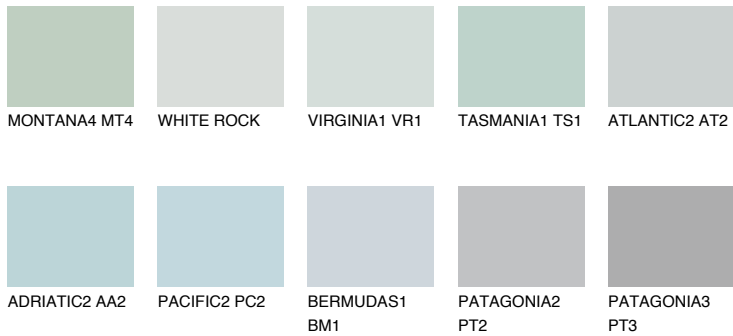

# COLOUR DETAILS

## ALASKA5 AL5

58% TSR 52%

### Matching colours

#### COLOURS