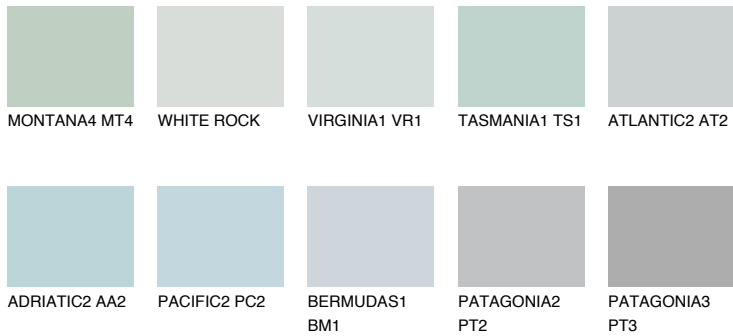

COLOUR DETAILS

ALASKA5 AL5

58% TSR 52%

Matching colours

COLOURS

INTENSE

For more information on plasters and paints, go to www.ceresit.it

*The presented colours refer to plasters and paints offered by Ceresit. Due to the use of digital techniques, the presented colours might not represent the original ones, thus they cannot be considered as a reliable colour presentation. We recommend checking the authentic colour samples.