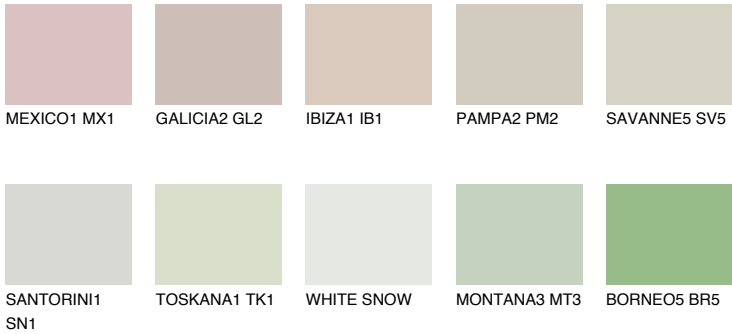

COLOUR DETAILS

TUNDRA2 TD2

68% TSR 64%

Matching colours

COLOURS

INTENSE

For more information on plasters and paints, go to www.ceresit.it

*The presented colours refer to plasters and paints offered by Ceresit. Due to the use of digital techniques, the presented colours might not represent the original ones, thus they cannot be considered as a reliable colour presentation. We recommend checking the authentic colour samples.