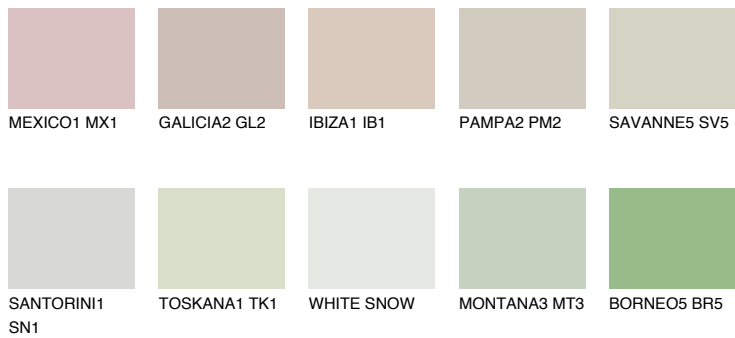

COLOUR DETAILS

TUNDRA2 TD2

68% TSR 64%

Matching colours

COLOURS

INTENSE

For more information on plasters and paints, go to www.ceresit.it

*The presented colours refer to plasters and paints offered by Ceresit. Due to the use of digital techniques, the presented colours might not represent the original ones, thus they cannot be considered as a reliable colour presentation. We recommend checking the authentic colour samples.