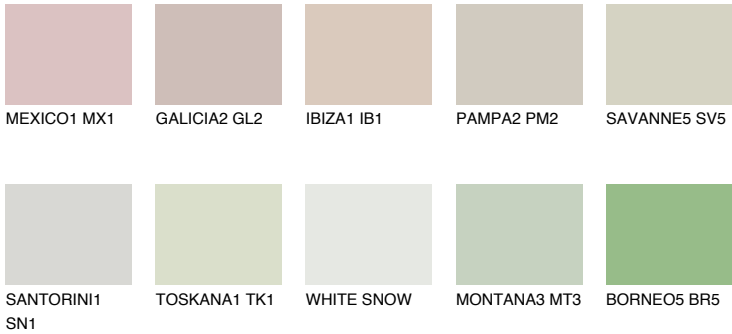

TUNDRA2 TD2

68% **TSR** 64%

Matching colours

COLOURS

INTENSE

For more information on plasters and paints, go to www.ceresit.it

*The presented colours refer to plasters and paints offered by Ceresit. Due to the use of digital techniques, the presented colours might not represent the original ones, thus they cannot be considered as a reliable colour presentation. We recommend checking the authentic colour samples.