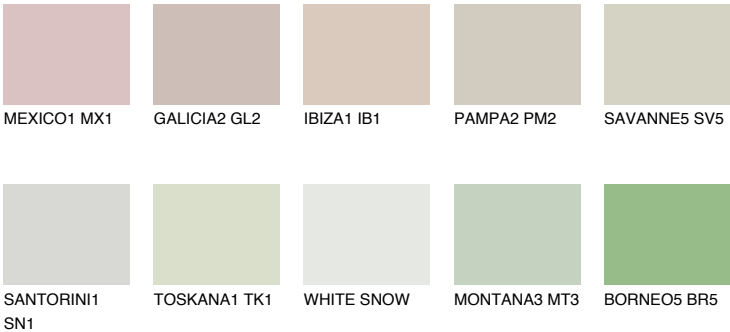

TUNDRA2 TD2

68% **TSR** 64%

Matching colours

COLOURS

INTENSE

For more information on plasters and paints, go to www.ceresit.it

*The presented colours refer to plasters and paints offered by Ceresit. Due to the use of digital techniques, the presented colours might not represent the original ones, thus they cannot be considered as a reliable colour presentation. We recommend checking the authentic colour samples.