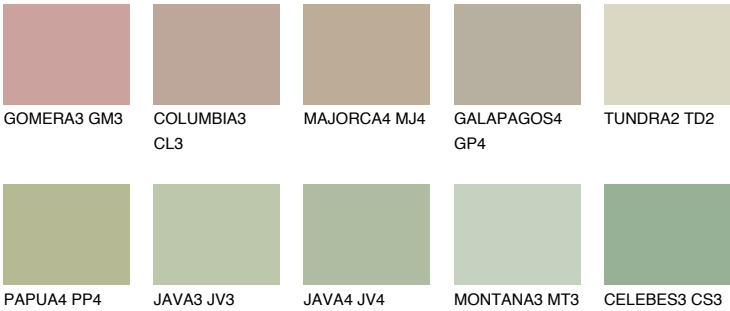

## TUNDRA3 TD3

55% TSR 54%

### Matching colours

#### COLOURS

#### INTENSE

For more information on plasters and paints, go to [www.ceresit.it](http://www.ceresit.it)

\*The presented colours refer to plasters and paints offered by Ceresit. Due to the use of digital techniques, the presented colours might not represent the original ones, thus they cannot be considered as a reliable colour presentation. We recommend checking the authentic colour samples.