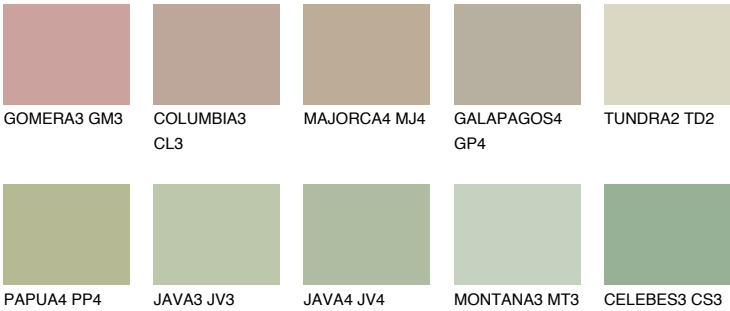

## TUNDRA3 TD3

55% **TSR** 54%

### Matching colours

#### COLOURS

#### INTENSE

For more information on plasters and paints, go to [www.ceresit.it](http://www.ceresit.it)

\*The presented colours refer to plasters and paints offered by Ceresit. Due to the use of digital techniques, the presented colours might not represent the original ones, thus they cannot be considered as a reliable colour presentation. We recommend checking the authentic colour samples.