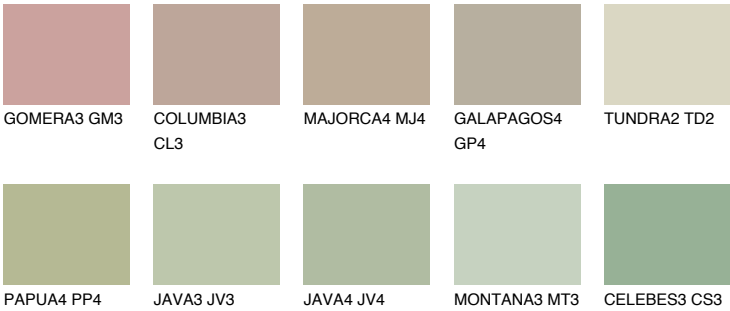

TUNDRA3 TD3

55% **TSR** 54%

Matching colours

COLOURS

INTENSE

For more information on plasters and paints, go to www.ceresit.it

*The presented colours refer to plasters and paints offered by Ceresit. Due to the use of digital techniques, the presented colours might not represent the original ones, thus they cannot be considered as a reliable colour presentation. We recommend checking the authentic colour samples.