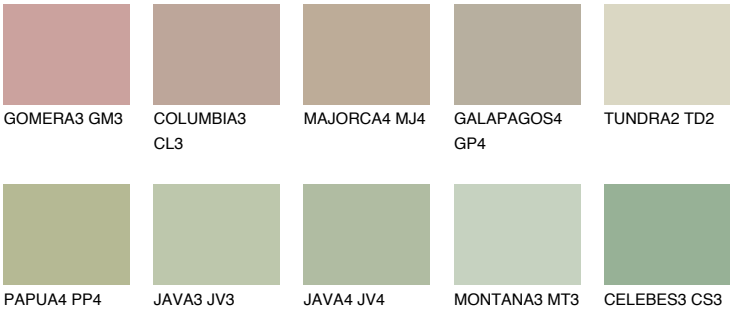

TUNDRA3 TD3

55% TSR 54%

Matching colours

COLOURS

INTENSE

For more information on plasters and paints, go to www.ceresit.it

*The presented colours refer to plasters and paints offered by Ceresit. Due to the use of digital techniques, the presented colours might not represent the original ones, thus they cannot be considered as a reliable colour presentation. We recommend checking the authentic colour samples.