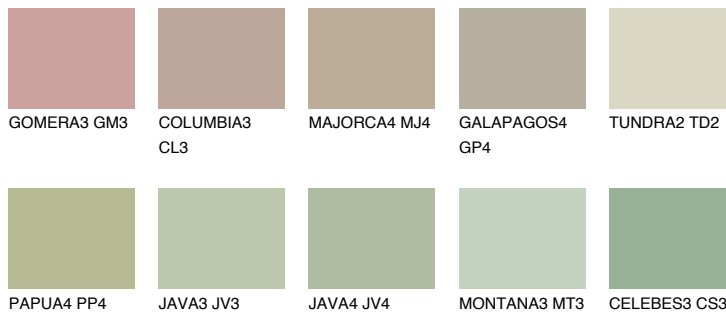

TUNDRA3 TD3

55% **TSR** 54%

Matching colours

COLOURS

INTENSE

For more information on plasters and paints, go to www.ceresit.it

*The presented colours refer to plasters and paints offered by Ceresit. Due to the use of digital techniques, the presented colours might not represent the original ones, thus they cannot be considered as a reliable colour presentation. We recommend checking the authentic colour samples.