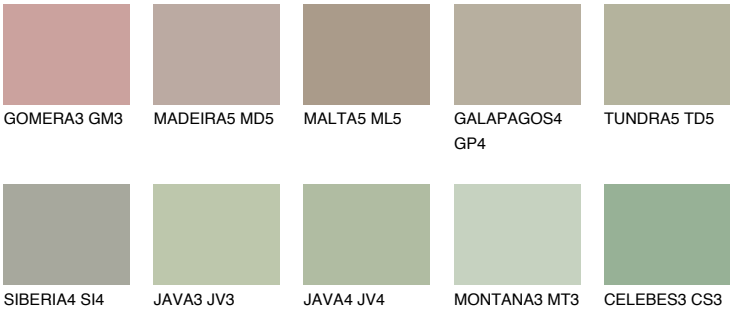

## TUNDRA4 TD4

45% **TSR** 41%

### Matching colours

#### COLOURS

#### INTENSE

For more information on plasters and paints, go to [www.ceresit.it](http://www.ceresit.it)

\*The presented colours refer to plasters and paints offered by Ceresit. Due to the use of digital techniques, the presented colours might not represent the original ones, thus they cannot be considered as a reliable colour presentation. We recommend checking the authentic colour samples.