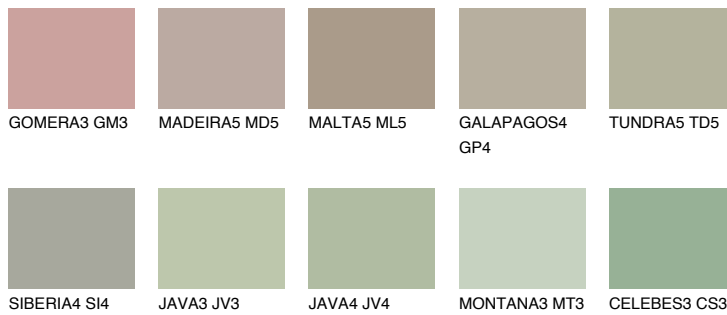

## TUNDRA4 TD4

45% **TSR** 41%

### Matching colours

#### COLOURS

#### INTENSE

For more information on plasters and paints, go to [www.ceresit.it](http://www.ceresit.it)

\*The presented colours refer to plasters and paints offered by Ceresit. Due to the use of digital techniques, the presented colours might not represent the original ones, thus they cannot be considered as a reliable colour presentation. We recommend checking the authentic colour samples.