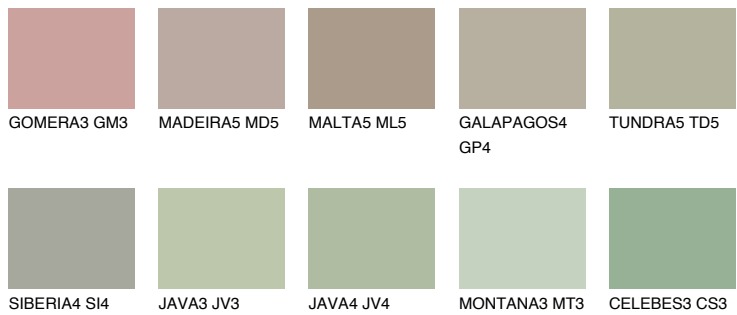

## TUNDRA4 TD4

45% **TSR** 41%

### Matching colours

#### COLOURS

#### INTENSE

For more information on plasters and paints, go to [www.ceresit.it](http://www.ceresit.it)

\*The presented colours refer to plasters and paints offered by Ceresit. Due to the use of digital techniques, the presented colours might not represent the original ones, thus they cannot be considered as a reliable colour presentation. We recommend checking the authentic colour samples.