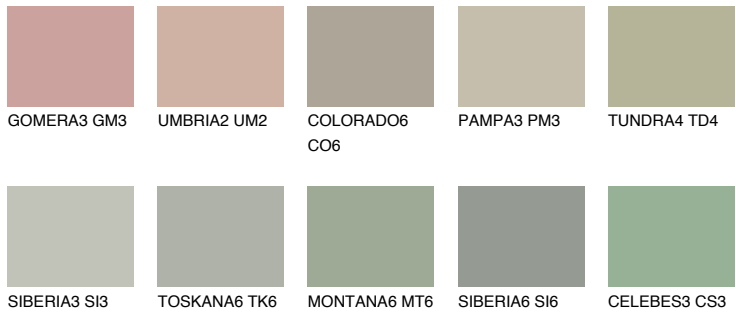

COLOUR DETAILS

TUNDRA5 TD5

44% TSR 39%

Matching colours

COLOURS

INTENSE

For more information on plasters and paints, go to www.ceresit.it

*The presented colours refer to plasters and paints offered by Ceresit. Due to the use of digital techniques, the presented colours might not represent the original ones, thus they cannot be considered as a reliable colour presentation. We recommend checking the authentic colour samples.