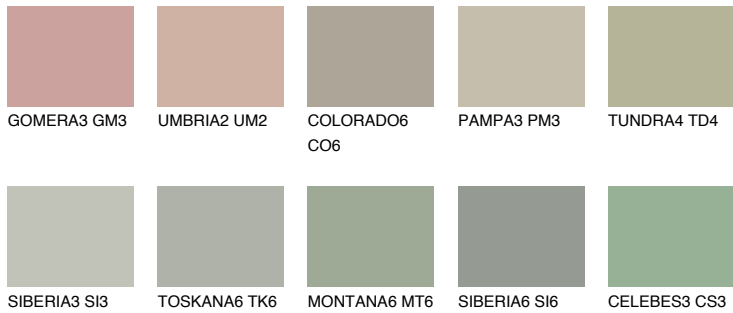

COLOUR DETAILS

TUNDRA5 TD5

44% TSR 39%

Matching colours

COLOURS

INTENSE

For more information on plasters and paints, go to www.ceresit.it

*The presented colours refer to plasters and paints offered by Ceresit. Due to the use of digital techniques, the presented colours might not represent the original ones, thus they cannot be considered as a reliable colour presentation. We recommend checking the authentic colour samples.