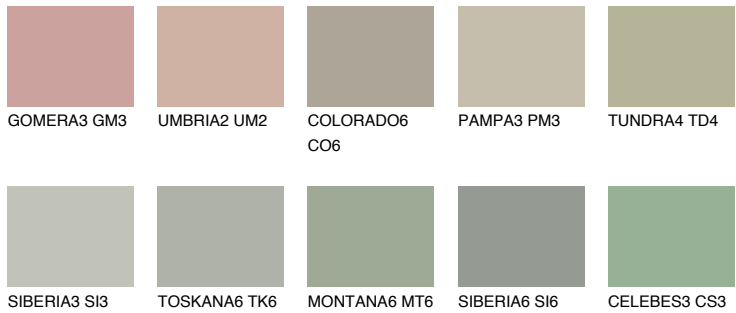

# COLOUR DETAILS

### Matching colours

#### COLOURS

#### INTENSE

For more information on plasters and paints, go to [www.ceresit.it](http://www.ceresit.it)

\*The presented colours refer to plasters and paints offered by Ceresit. Due to the use of digital techniques, the presented colours might not represent the original ones, thus they cannot be considered as a reliable colour presentation. We recommend checking the authentic colour samples.