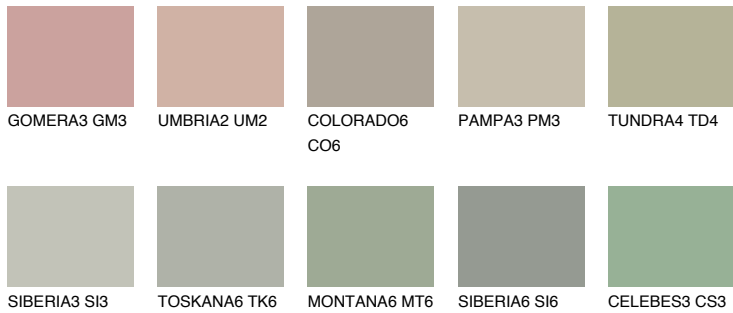

# COLOUR DETAILS

### Matching colours

#### COLOURS

#### INTENSE

For more information on plasters and paints, go to [www.ceresit.it](http://www.ceresit.it)

\*The presented colours refer to plasters and paints offered by Ceresit. Due to the use of digital techniques, the presented colours might not represent the original ones, thus they cannot be considered as a reliable colour presentation. We recommend checking the authentic colour samples.