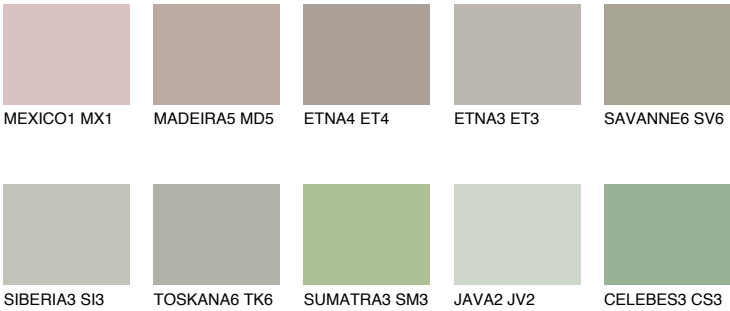

TUNDRA6 TD6

☀ 35% **TSR** 31%

Matching colours

COLOURS

INTENSE

For more information on plasters and paints, go to www.ceresit.it

*The presented colours refer to plasters and paints offered by Ceresit. Due to the use of digital techniques, the presented colours might not represent the original ones, thus they cannot be considered as a reliable colour presentation. We recommend checking the authentic colour samples.