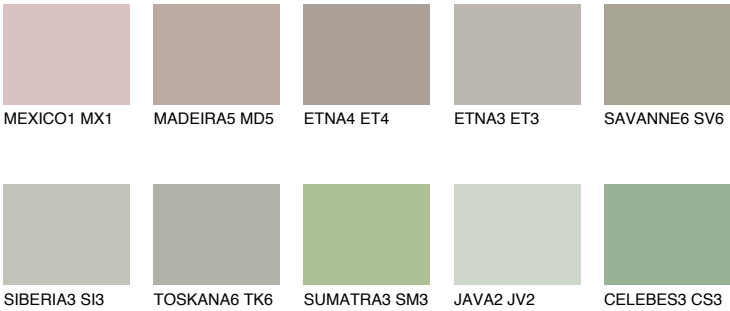

TUNDRA6 TD6

35% **TSR** 31%

Matching colours

COLOURS

INTENSE

For more information on plasters and paints, go to www.ceresit.it

*The presented colours refer to plasters and paints offered by Ceresit. Due to the use of digital techniques, the presented colours might not represent the original ones, thus they cannot be considered as a reliable colour presentation. We recommend checking the authentic colour samples.