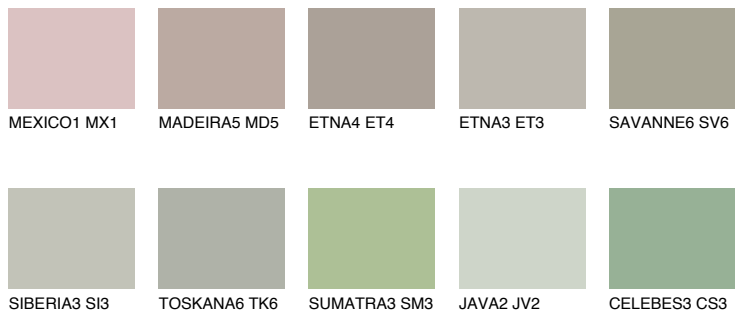

TUNDRA6 TD6

☀️ 35% **TSR** 31%

Matching colours

COLOURS

INTENSE

For more information on plasters and paints, go to www.ceresit.it

*The presented colours refer to plasters and paints offered by Ceresit. Due to the use of digital techniques, the presented colours might not represent the original ones, thus they cannot be considered as a reliable colour presentation. We recommend checking the authentic colour samples.