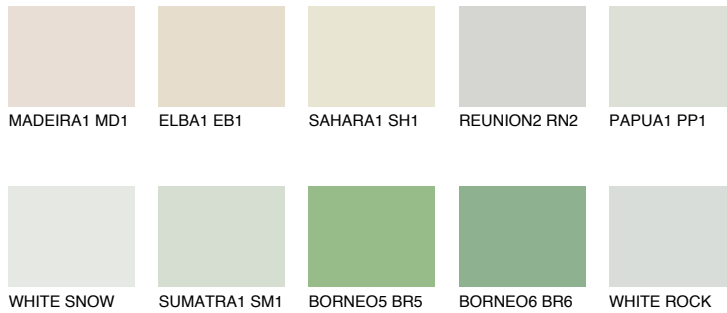

COLOUR DETAILS

TOSKANA1 TK1

72% TSR 68%

Matching colours

COLOURS

INTENSE

For more information on plasters and paints, go to www.ceresit.it

*The presented colours refer to plasters and paints offered by Ceresit. Due to the use of digital techniques, the presented colours might not represent the original ones, thus they cannot be considered as a reliable colour presentation. We recommend checking the authentic colour samples.