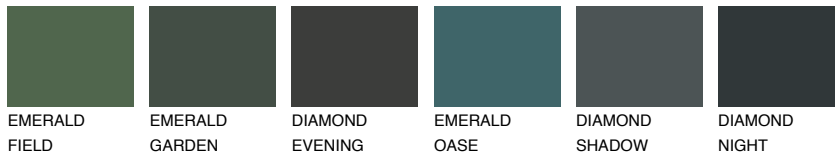

COLOUR DETAILS

TOSKANA1 TK1

72% TSR 68%

Matching colours

COLOURS

INTENSE

For more information on plasters and paints, go to www.ceresit.it

*The presented colours refer to plasters and paints offered by Ceresit. Due to the use of digital techniques, the presented colours might not represent the original ones, thus they cannot be considered as a reliable colour presentation. We recommend checking the authentic colour samples.