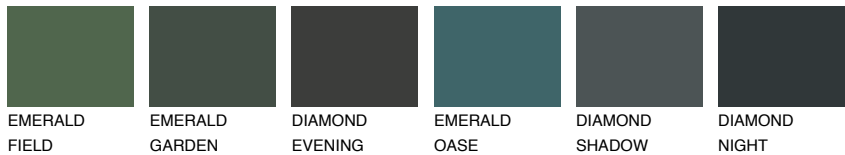

COLOUR DETAILS

TOSKANA1 TK1

72% TSR 68%

Matching colours

COLOURS

INTENSE

For more information on plasters and paints, go to www.ceresit.it

*The presented colours refer to plasters and paints offered by Ceresit. Due to the use of digital techniques, the presented colours might not represent the original ones, thus they cannot be considered as a reliable colour presentation. We recommend checking the authentic colour samples.