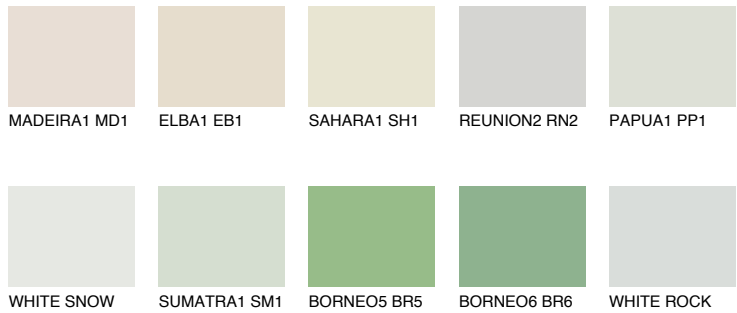

COLOUR DETAILS

TOSKANA1 TK1

72% TSR 68%

Matching colours

COLOURS

INTENSE

For more information on plasters and paints, go to www.ceresit.it

*The presented colours refer to plasters and paints offered by Ceresit. Due to the use of digital techniques, the presented colours might not represent the original ones, thus they cannot be considered as a reliable colour presentation. We recommend checking the authentic colour samples.