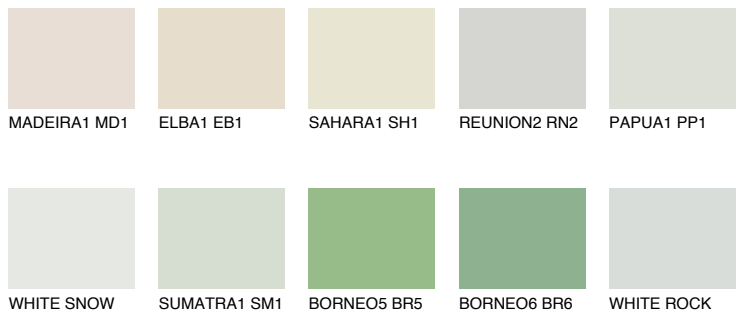

COLOUR DETAILS

TOSKANA1 TK1

72% TSR 68%

Matching colours

COLOURS

INTENSE

For more information on plasters and paints, go to www.ceresit.it

*The presented colours refer to plasters and paints offered by Ceresit. Due to the use of digital techniques, the presented colours might not represent the original ones, thus they cannot be considered as a reliable colour presentation. We recommend checking the authentic colour samples.