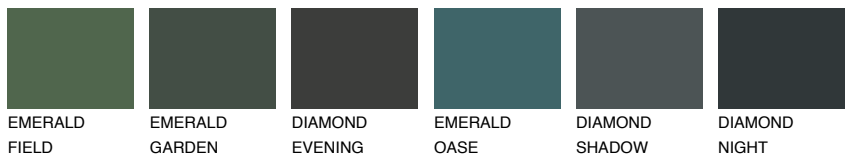

COLOUR DETAILS

TOSKANA1 TK1

72% TSR 68%

Matching colours

COLOURS

INTENSE

For more information on plasters and paints, go to www.ceresit.it

*The presented colours refer to plasters and paints offered by Ceresit. Due to the use of digital techniques, the presented colours might not represent the original ones, thus they cannot be considered as a reliable colour presentation. We recommend checking the authentic colour samples.