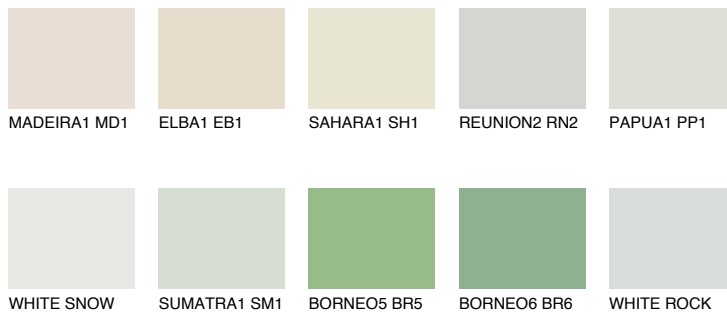

COLOUR DETAILS

TOSKANA1 TK1

72% TSR 68%

Matching colours

COLOURS

INTENSE

For more information on plasters and paints, go to www.ceresit.it

*The presented colours refer to plasters and paints offered by Ceresit. Due to the use of digital techniques, the presented colours might not represent the original ones, thus they cannot be considered as a reliable colour presentation. We recommend checking the authentic colour samples.