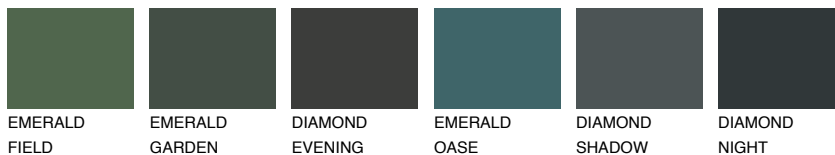

COLOUR DETAILS

TOSKANA1 TK1

72% TSR 68%

Matching colours

COLOURS

INTENSE

For more information on plasters and paints, go to www.ceresit.it

*The presented colours refer to plasters and paints offered by Ceresit. Due to the use of digital techniques, the presented colours might not represent the original ones, thus they cannot be considered as a reliable colour presentation. We recommend checking the authentic colour samples.