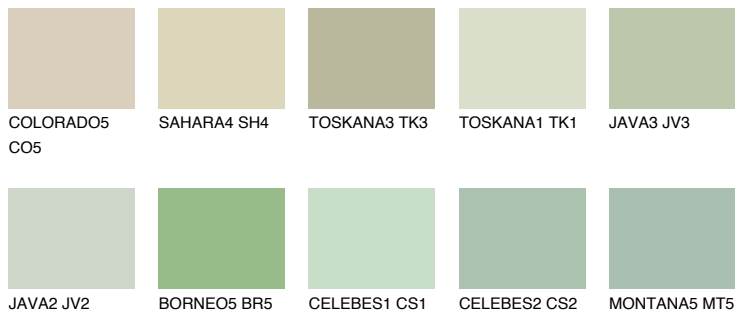

COLOUR DETAILS

TOSKANA2 TK2

62% TSR 62%

Matching colours

COLOURS

INTENSE

For more information on plasters and paints, go to www.ceresit.it

*The presented colours refer to plasters and paints offered by Ceresit. Due to the use of digital techniques, the presented colours might not represent the original ones, thus they cannot be considered as a reliable colour presentation. We recommend checking the authentic colour samples.