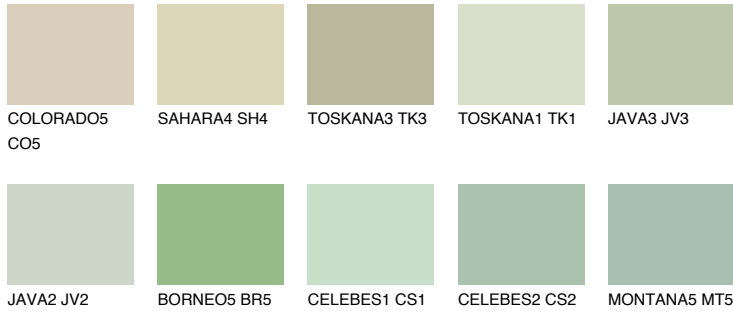

COLOUR DETAILS

TOSKANA2 TK2

62% TSR 62%

Matching colours

COLOURS

INTENSE

For more information on plasters and paints, go to www.ceresit.it

*The presented colours refer to plasters and paints offered by Ceresit. Due to the use of digital techniques, the presented colours might not represent the original ones, thus they cannot be considered as a reliable colour presentation. We recommend checking the authentic colour samples.