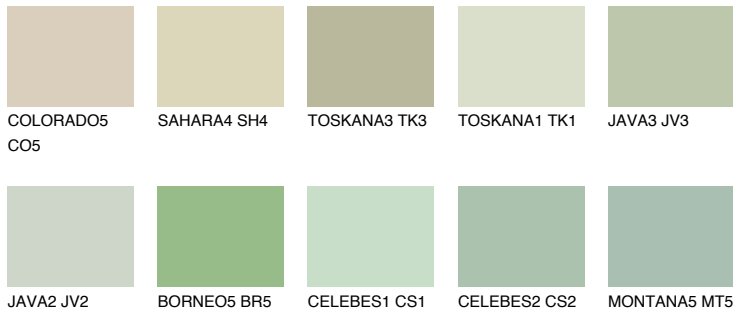

COLOUR DETAILS

TOSKANA2 TK2

62% TSR 62%

Matching colours

COLOURS

INTENSE

For more information on plasters and paints, go to www.ceresit.it

*The presented colours refer to plasters and paints offered by Ceresit. Due to the use of digital techniques, the presented colours might not represent the original ones, thus they cannot be considered as a reliable colour presentation. We recommend checking the authentic colour samples.