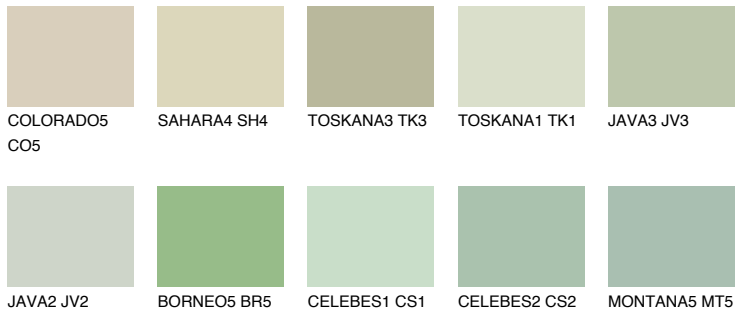

COLOUR DETAILS

TOSKANA2 TK2

62% TSR 62%

Matching colours

COLOURS

INTENSE

For more information on plasters and paints, go to www.ceresit.it

*The presented colours refer to plasters and paints offered by Ceresit. Due to the use of digital techniques, the presented colours might not represent the original ones, thus they cannot be considered as a reliable colour presentation. We recommend checking the authentic colour samples.