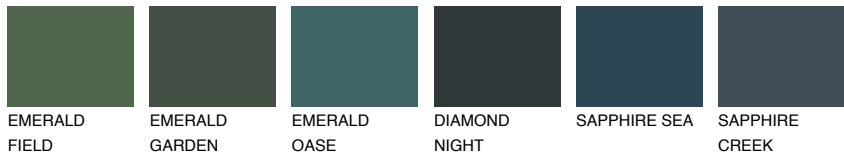

COLOUR DETAILS

TOSKANA2 TK2

62% TSR 62%

Matching colours

COLOURS

INTENSE

For more information on plasters and paints, go to www.ceresit.it

*The presented colours refer to plasters and paints offered by Ceresit. Due to the use of digital techniques, the presented colours might not represent the original ones, thus they cannot be considered as a reliable colour presentation. We recommend checking the authentic colour samples.