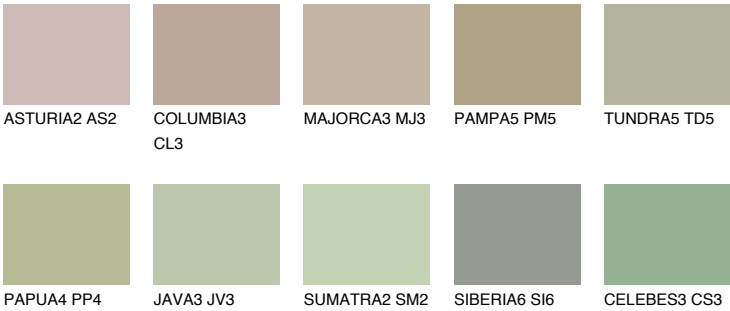

TOSKANA3 TK3

47% TSR 45%

Matching colours

COLOURS

INTENSE

For more information on plasters and paints, go to www.ceresit.it

*The presented colours refer to plasters and paints offered by Ceresit. Due to the use of digital techniques, the presented colours might not represent the original ones, thus they cannot be considered as a reliable colour presentation. We recommend checking the authentic colour samples.