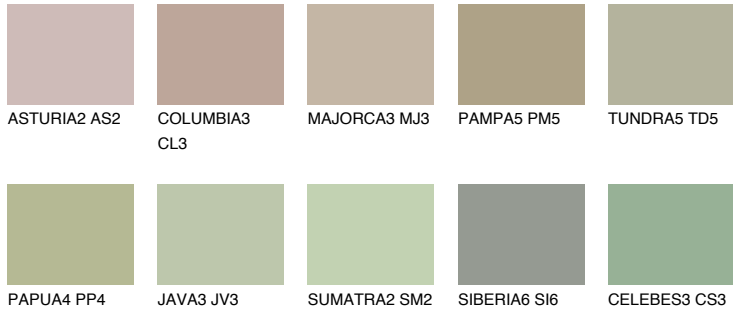

COLOUR DETAILS

TOSKANA3 TK3

47% TSR 45%

Matching colours

COLOURS

INTENSE

For more information on plasters and paints, go to www.ceresit.it

*The presented colours refer to plasters and paints offered by Ceresit. Due to the use of digital techniques, the presented colours might not represent the original ones, thus they cannot be considered as a reliable colour presentation. We recommend checking the authentic colour samples.