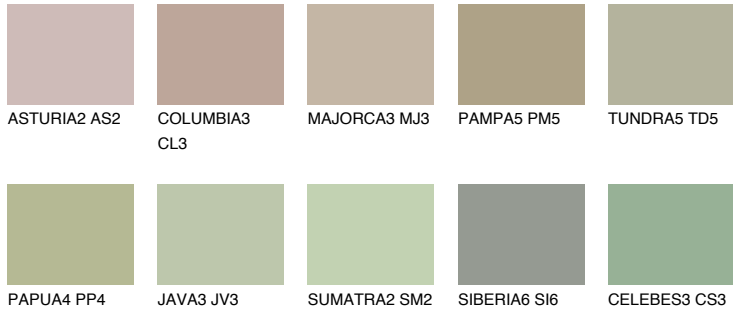

# COLOUR DETAILS

### Matching colours

#### COLOURS

#### INTENSE

For more information on plasters and paints, go to [www.ceresit.it](http://www.ceresit.it)

\*The presented colours refer to plasters and paints offered by Ceresit. Due to the use of digital techniques, the presented colours might not represent the original ones, thus they cannot be considered as a reliable colour presentation. We recommend checking the authentic colour samples.