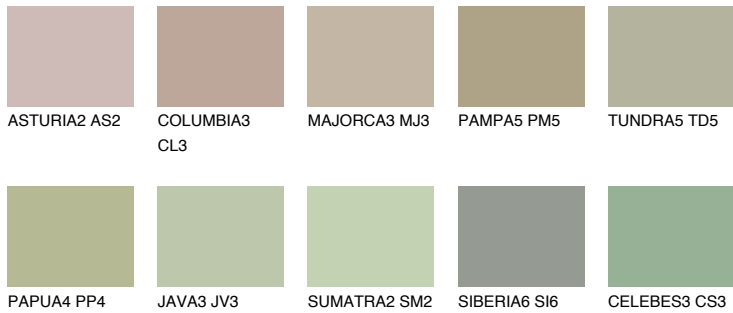

COLOUR DETAILS

TOSKANA3 TK3

47% TSR 45%

Matching colours

COLOURS

INTENSE

For more information on plasters and paints, go to www.ceresit.it

*The presented colours refer to plasters and paints offered by Ceresit. Due to the use of digital techniques, the presented colours might not represent the original ones, thus they cannot be considered as a reliable colour presentation. We recommend checking the authentic colour samples.