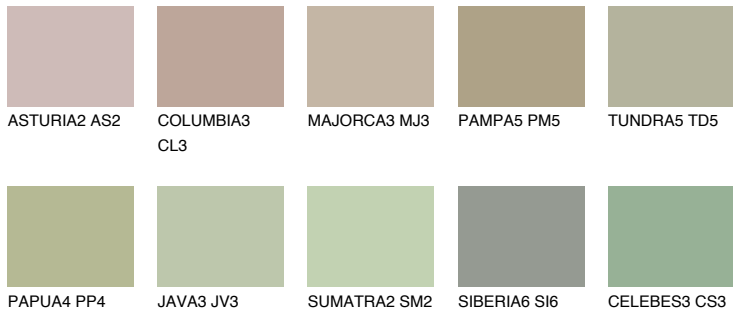

# COLOUR DETAILS

### Matching colours

#### COLOURS

#### INTENSE

For more information on plasters and paints, go to [www.ceresit.it](http://www.ceresit.it)

\*The presented colours refer to plasters and paints offered by Ceresit. Due to the use of digital techniques, the presented colours might not represent the original ones, thus they cannot be considered as a reliable colour presentation. We recommend checking the authentic colour samples.