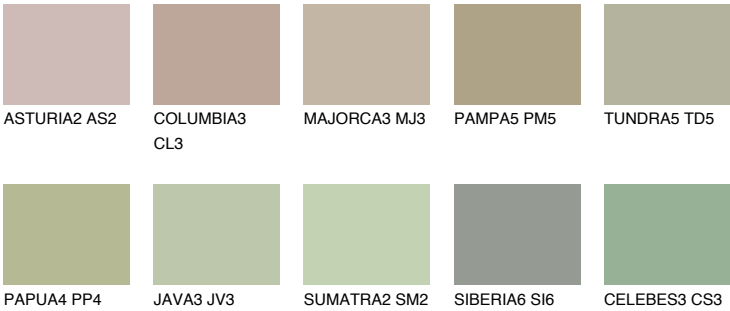

# COLOUR DETAILS

### Matching colours

#### COLOURS

#### INTENSE

For more information on plasters and paints, go to [www.ceresit.it](http://www.ceresit.it)

\*The presented colours refer to plasters and paints offered by Ceresit. Due to the use of digital techniques, the presented colours might not represent the original ones, thus they cannot be considered as a reliable colour presentation. We recommend checking the authentic colour samples.