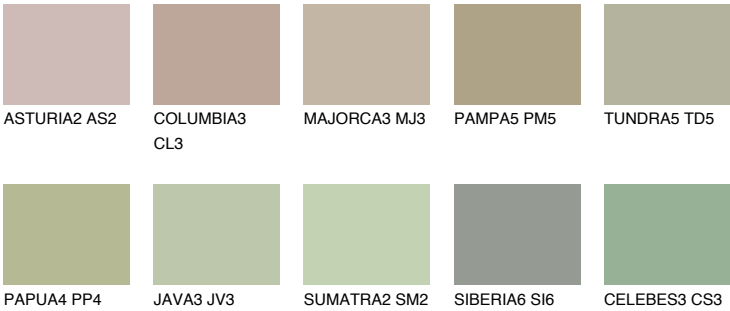

COLOUR DETAILS

TOSKANA3 TK3

47% TSR 45%

Matching colours

COLOURS

INTENSE

For more information on plasters and paints, go to www.ceresit.it

*The presented colours refer to plasters and paints offered by Ceresit. Due to the use of digital techniques, the presented colours might not represent the original ones, thus they cannot be considered as a reliable colour presentation. We recommend checking the authentic colour samples.