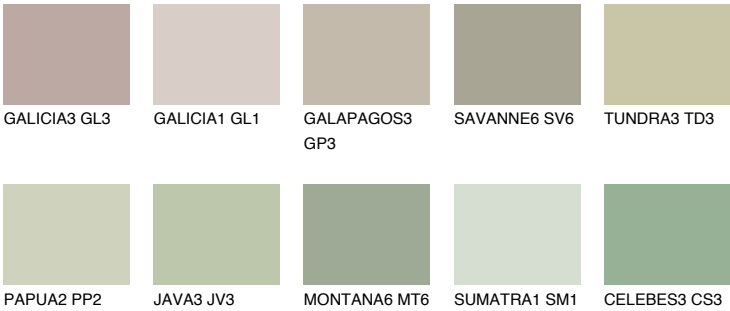

## TOSKANA4 TK4

48% TSR 47%

### Matching colours

#### COLOURS

#### INTENSE

For more information on plasters and paints, go to [www.ceresit.it](http://www.ceresit.it)

\*The presented colours refer to plasters and paints offered by Ceresit. Due to the use of digital techniques, the presented colours might not represent the original ones, thus they cannot be considered as a reliable colour presentation. We recommend checking the authentic colour samples.