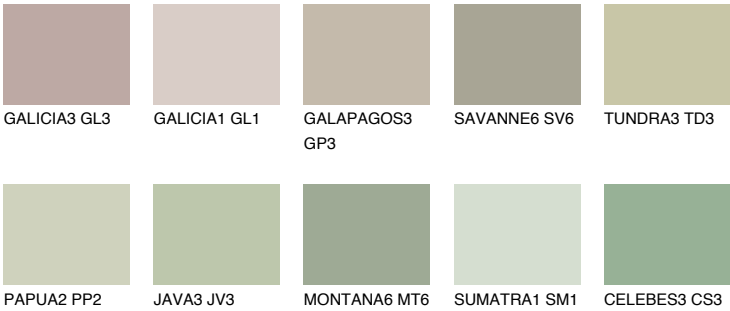

TOSKANA4 TK4

48% TSR 47%

Matching colours

COLOURS

INTENSE

For more information on plasters and paints, go to www.ceresit.it

*The presented colours refer to plasters and paints offered by Ceresit. Due to the use of digital techniques, the presented colours might not represent the original ones, thus they cannot be considered as a reliable colour presentation. We recommend checking the authentic colour samples.