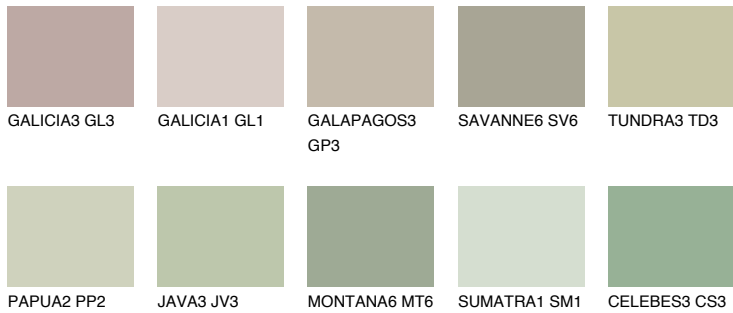

COLOUR DETAILS

TOSKANA4 TK4

48% TSR 47%

Matching colours

COLOURS

INTENSE

For more information on plasters and paints, go to www.ceresit.it

*The presented colours refer to plasters and paints offered by Ceresit. Due to the use of digital techniques, the presented colours might not represent the original ones, thus they cannot be considered as a reliable colour presentation. We recommend checking the authentic colour samples.