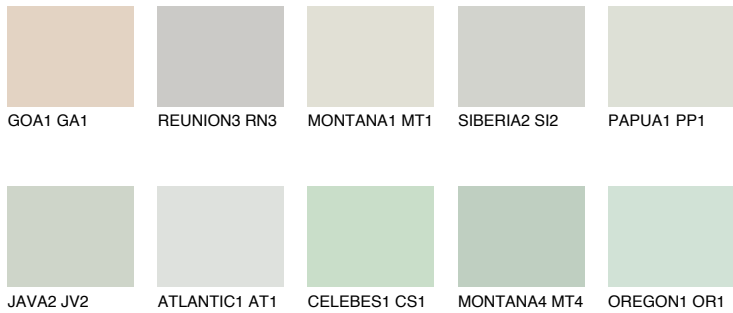

# COLOUR DETAILS

### Matching colours

#### COLOURS

#### INTENSE

For more information on plasters and paints, go to [www.ceresit.it](http://www.ceresit.it)

\*The presented colours refer to plasters and paints offered by Ceresit. Due to the use of digital techniques, the presented colours might not represent the original ones, thus they cannot be considered as a reliable colour presentation. We recommend checking the authentic colour samples.