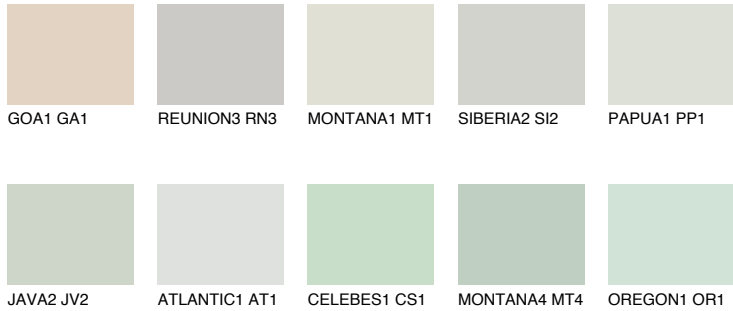

COLOUR DETAILS

TOSKANA5 TK5

61% TSR 56%

Matching colours

COLOURS

INTENSE

For more information on plasters and paints, go to www.ceresit.it

*The presented colours refer to plasters and paints offered by Ceresit. Due to the use of digital techniques, the presented colours might not represent the original ones, thus they cannot be considered as a reliable colour presentation. We recommend checking the authentic colour samples.