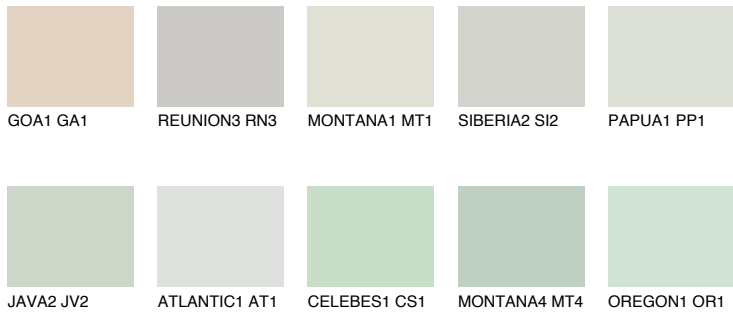

COLOUR DETAILS

TOSKANA5 TK5

61% TSR 56%

Matching colours

COLOURS

INTENSE

For more information on plasters and paints, go to www.ceresit.it

*The presented colours refer to plasters and paints offered by Ceresit. Due to the use of digital techniques, the presented colours might not represent the original ones, thus they cannot be considered as a reliable colour presentation. We recommend checking the authentic colour samples.