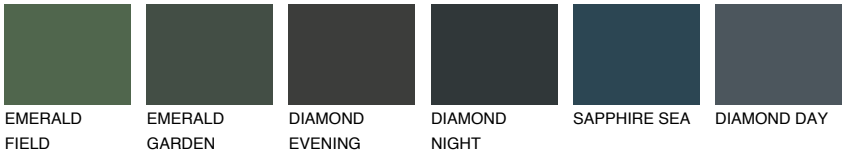

COLOUR DETAILS

TOSKANA5 TK5

61% TSR 56%

Matching colours

COLOURS

INTENSE

For more information on plasters and paints, go to www.ceresit.it

*The presented colours refer to plasters and paints offered by Ceresit. Due to the use of digital techniques, the presented colours might not represent the original ones, thus they cannot be considered as a reliable colour presentation. We recommend checking the authentic colour samples.