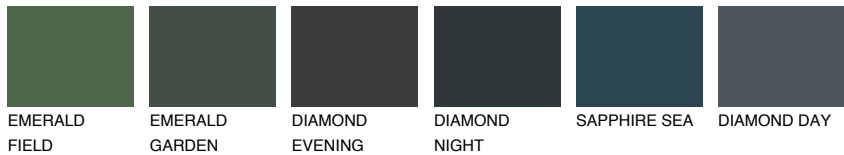

COLOUR DETAILS

TOSKANA5 TK5

61% TSR 56%

Matching colours

COLOURS

INTENSE

For more information on plasters and paints, go to www.ceresit.it

*The presented colours refer to plasters and paints offered by Ceresit. Due to the use of digital techniques, the presented colours might not represent the original ones, thus they cannot be considered as a reliable colour presentation. We recommend checking the authentic colour samples.