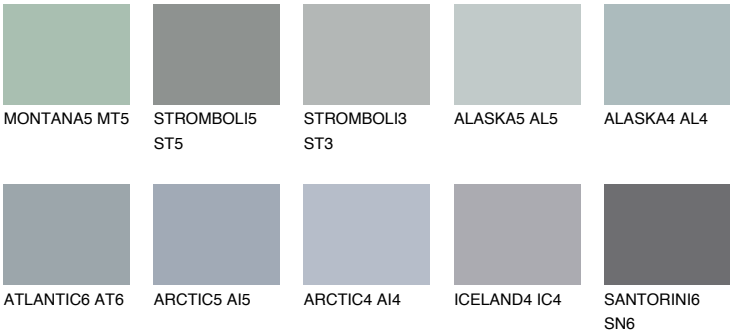

ALASKA6 AL6

38% TSR 34%

Matching colours

COLOURS

INTENSE

For more information on plasters and paints, go to www.ceresit.it

*The presented colours refer to plasters and paints offered by Ceresit. Due to the use of digital techniques, the presented colours might not represent the original ones, thus they cannot be considered as a reliable colour presentation. We recommend checking the authentic colour samples.