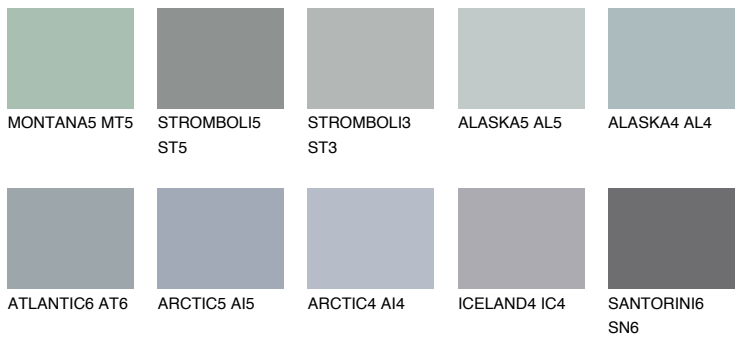

COLOUR DETAILS

ALASKA6 AL6

38% TSR 34%

Matching colours

COLOURS

INTENSE

For more information on plasters and paints, go to www.ceresit.it

*The presented colours refer to plasters and paints offered by Ceresit. Due to the use of digital techniques, the presented colours might not represent the original ones, thus they cannot be considered as a reliable colour presentation. We recommend checking the authentic colour samples.