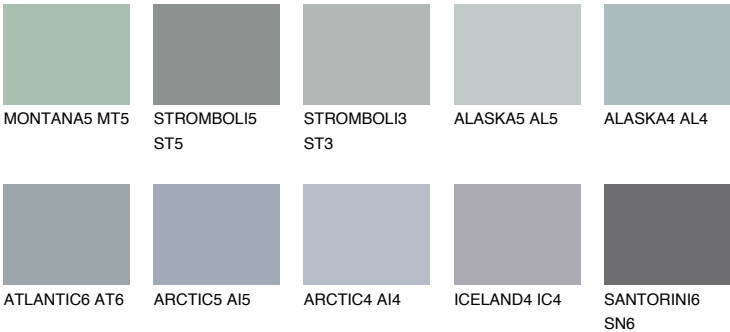

ALASKA6 AL6

38% TSR 34%

Matching colours

COLOURS

INTENSE

For more information on plasters and paints, go to www.ceresit.it

*The presented colours refer to plasters and paints offered by Ceresit. Due to the use of digital techniques, the presented colours might not represent the original ones, thus they cannot be considered as a reliable colour presentation. We recommend checking the authentic colour samples.