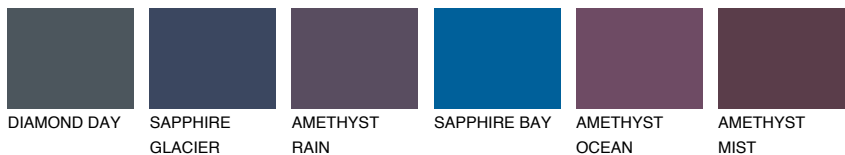

COLOUR DETAILS

ALASKA6 AL6

38% TSR 34%

Matching colours

COLOURS

INTENSE

For more information on plasters and paints, go to www.ceresit.it

*The presented colours refer to plasters and paints offered by Ceresit. Due to the use of digital techniques, the presented colours might not represent the original ones, thus they cannot be considered as a reliable colour presentation. We recommend checking the authentic colour samples.