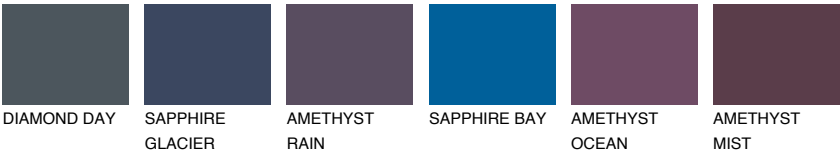

ALASKA6 AL6

38% TSR 34%

Matching colours

COLOURS

INTENSE

For more information on plasters and paints, go to www.ceresit.it

*The presented colours refer to plasters and paints offered by Ceresit. Due to the use of digital techniques, the presented colours might not represent the original ones, thus they cannot be considered as a reliable colour presentation. We recommend checking the authentic colour samples.