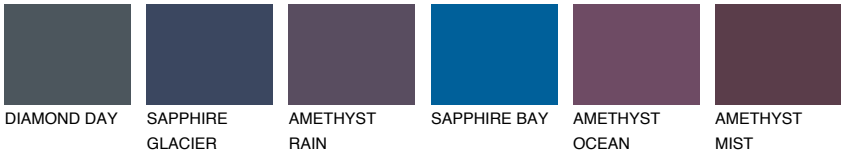

ALASKA6 AL6

38% TSR 34%

Matching colours

COLOURS

INTENSE

For more information on plasters and paints, go to www.ceresit.it

*The presented colours refer to plasters and paints offered by Ceresit. Due to the use of digital techniques, the presented colours might not represent the original ones, thus they cannot be considered as a reliable colour presentation. We recommend checking the authentic colour samples.