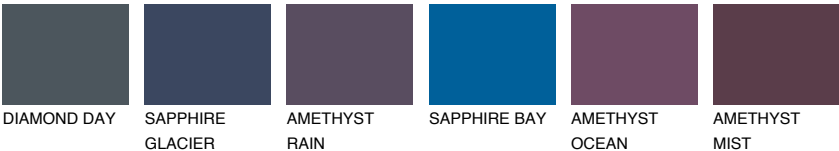

ALASKA6 AL6

38% TSR 34%

Matching colours

COLOURS

INTENSE

For more information on plasters and paints, go to www.ceresit.it

*The presented colours refer to plasters and paints offered by Ceresit. Due to the use of digital techniques, the presented colours might not represent the original ones, thus they cannot be considered as a reliable colour presentation. We recommend checking the authentic colour samples.