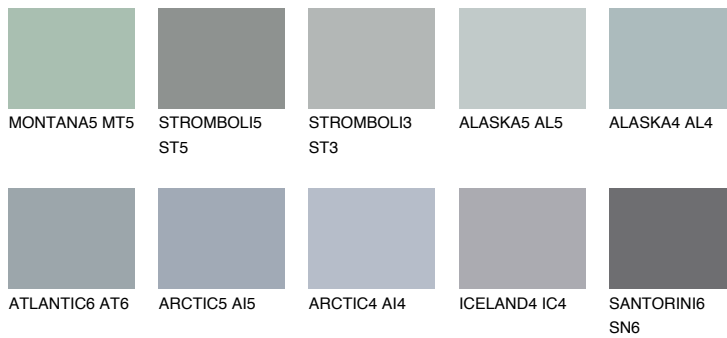

COLOUR DETAILS

ALASKA6 AL6

38% TSR 34%

Matching colours

COLOURS

INTENSE

For more information on plasters and paints, go to www.ceresit.it

*The presented colours refer to plasters and paints offered by Ceresit. Due to the use of digital techniques, the presented colours might not represent the original ones, thus they cannot be considered as a reliable colour presentation. We recommend checking the authentic colour samples.