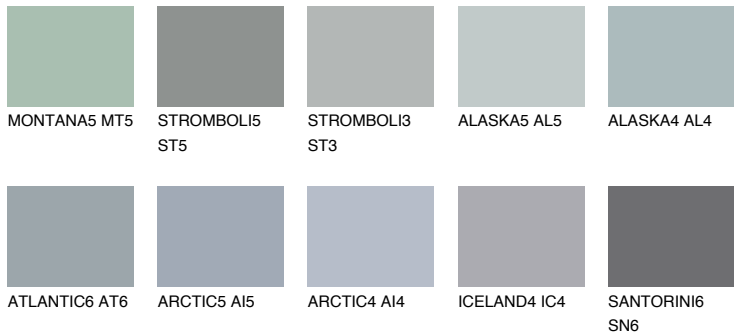

COLOUR DETAILS

ALASKA6 AL6

38% TSR 34%

Matching colours

COLOURS

INTENSE

For more information on plasters and paints, go to www.ceresit.it

*The presented colours refer to plasters and paints offered by Ceresit. Due to the use of digital techniques, the presented colours might not represent the original ones, thus they cannot be considered as a reliable colour presentation. We recommend checking the authentic colour samples.