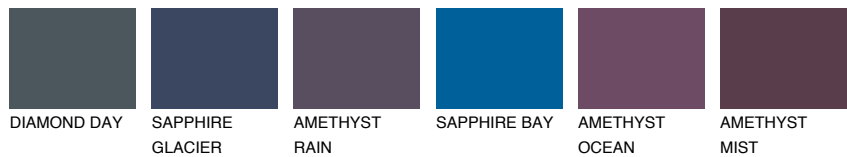

COLOUR DETAILS

ALASKA6 AL6

38% TSR 34%

Matching colours

COLOURS

INTENSE

For more information on plasters and paints, go to www.ceresit.it

*The presented colours refer to plasters and paints offered by Ceresit. Due to the use of digital techniques, the presented colours might not represent the original ones, thus they cannot be considered as a reliable colour presentation. We recommend checking the authentic colour samples.