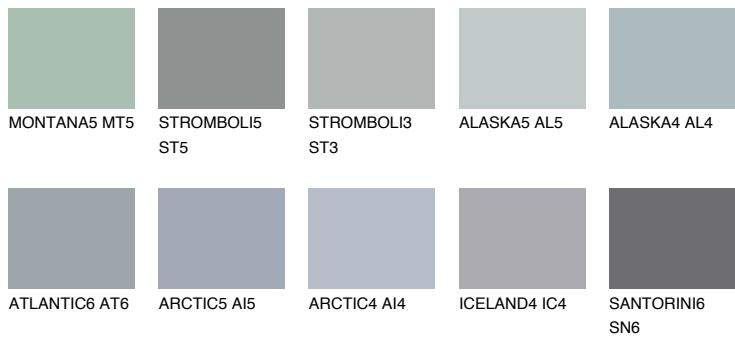

COLOUR DETAILS

ALASKA6 AL6

38% TSR 34%

Matching colours

COLOURS

INTENSE

For more information on plasters and paints, go to www.ceresit.it

*The presented colours refer to plasters and paints offered by Ceresit. Due to the use of digital techniques, the presented colours might not represent the original ones, thus they cannot be considered as a reliable colour presentation. We recommend checking the authentic colour samples.