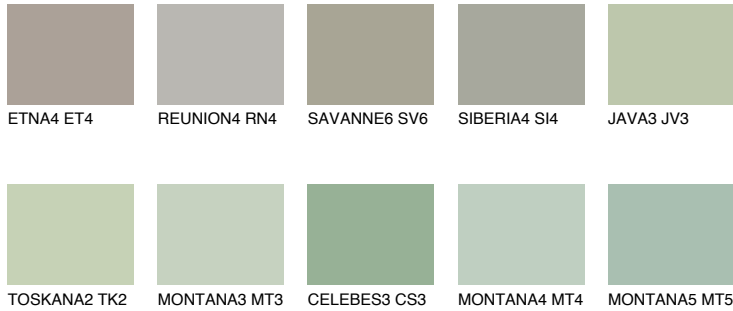

COLOUR DETAILS

TOSKANA6 TK6

44% TSR 38%

Matching colours

COLOURS

INTENSE

For more information on plasters and paints, go to www.ceresit.it

*The presented colours refer to plasters and paints offered by Ceresit. Due to the use of digital techniques, the presented colours might not represent the original ones, thus they cannot be considered as a reliable colour presentation. We recommend checking the authentic colour samples.