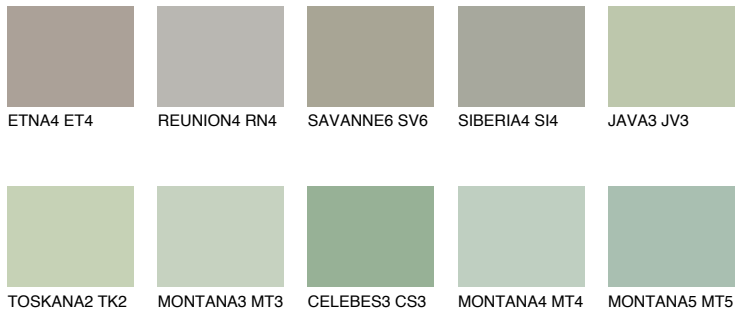

COLOUR DETAILS

TOSKANA6 TK6

44% TSR 38%

Matching colours

COLOURS

INTENSE

For more information on plasters and paints, go to www.ceresit.it

*The presented colours refer to plasters and paints offered by Ceresit. Due to the use of digital techniques, the presented colours might not represent the original ones, thus they cannot be considered as a reliable colour presentation. We recommend checking the authentic colour samples.