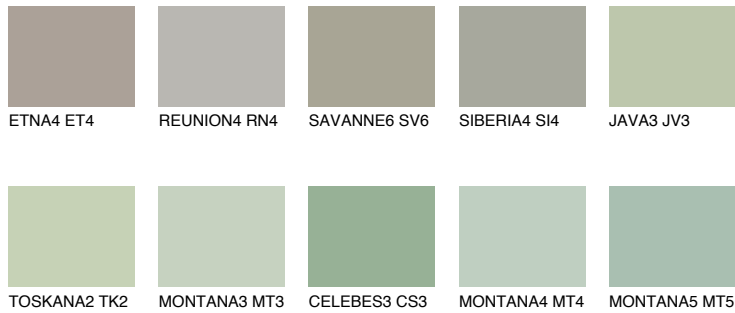

COLOUR DETAILS

TOSKANA6 TK6

44% TSR 38%

Matching colours

COLOURS

INTENSE

For more information on plasters and paints, go to www.ceresit.it

*The presented colours refer to plasters and paints offered by Ceresit. Due to the use of digital techniques, the presented colours might not represent the original ones, thus they cannot be considered as a reliable colour presentation. We recommend checking the authentic colour samples.