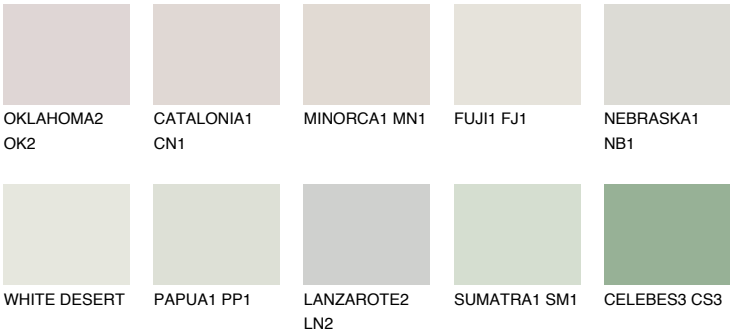

## MONTANA1 MT1

74% **TSR** 71%

### Matching colours

#### COLOURS

#### INTENSE

For more information on plasters and paints, go to [www.ceresit.it](http://www.ceresit.it)

\*The presented colours refer to plasters and paints offered by Ceresit. Due to the use of digital techniques, the presented colours might not represent the original ones, thus they cannot be considered as a reliable colour presentation. We recommend checking the authentic colour samples.