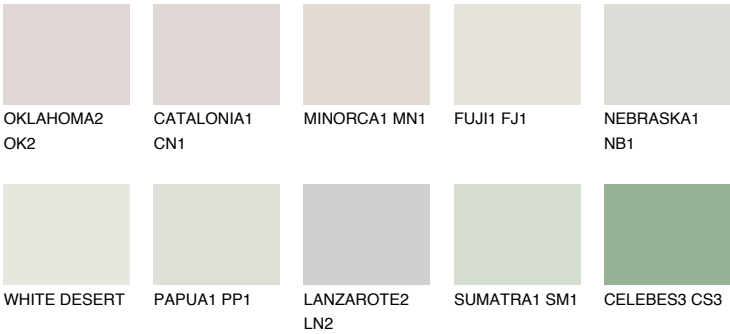

MONTANA1 MT1

74% **TSR** 71%

Matching colours

COLOURS

INTENSE

For more information on plasters and paints, go to www.ceresit.it

*The presented colours refer to plasters and paints offered by Ceresit. Due to the use of digital techniques, the presented colours might not represent the original ones, thus they cannot be considered as a reliable colour presentation. We recommend checking the authentic colour samples.